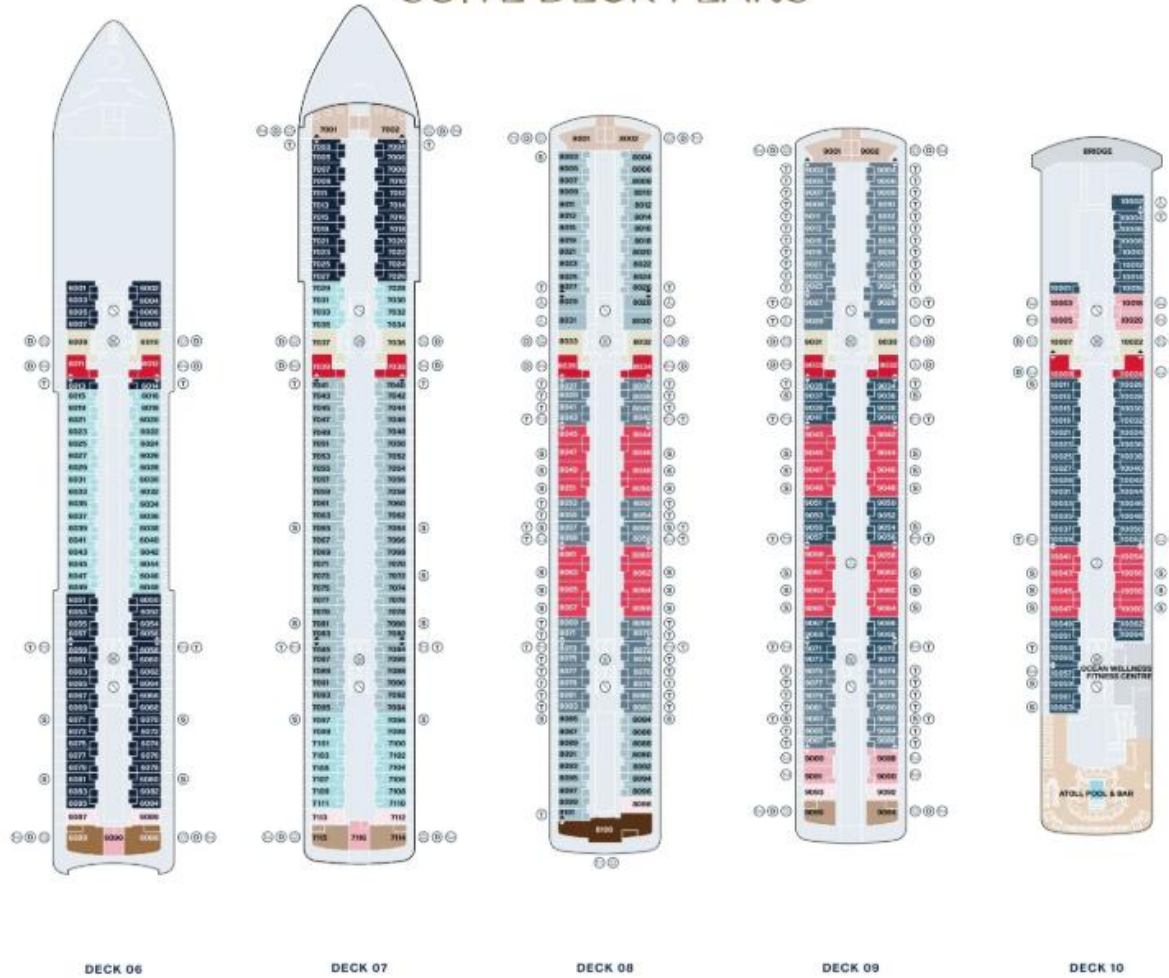

EXPLORA I SUITE DECK PLANS

Legend

- OT1 OCEAN TERRACE SUITE
- OT2 OCEAN TERRACE SUITE
- OT3 OCEAN TERRACE SUITE
- OT4 OCEAN TERRACE SUITE
- GT OCEAN GRAND TERRACE SUITE

- PH PENTHOUSE
- DP DELUXE PENTHOUSE
- PP PREMIER PENTHOUSE
- GP GRAND PENTHOUSE

- CO COVE RESIDENCE
- RR RETREAT RESIDENCE
- SR SERENITY RESIDENCE
- CR COCOON RESIDENCE
- OR OWNER'S RESIDENCE

- W PRIVATE WHIRLPOOL
- S SINGLE SOFA BED
- D DOUBLE SOFA BED
- T TWIN BEDS

- L GUEST LAUNDRY
- A ACCESSIBLE SUITES
- B BATH

- LIFT
- STAIRCASE
- CONNECTING SUITES

EXPLORA I PUBLIC SPACES DECK PLANS

DECK 03

DECK 04

DECK 05

DECK 11

DECK 12

DECK 14

Legend