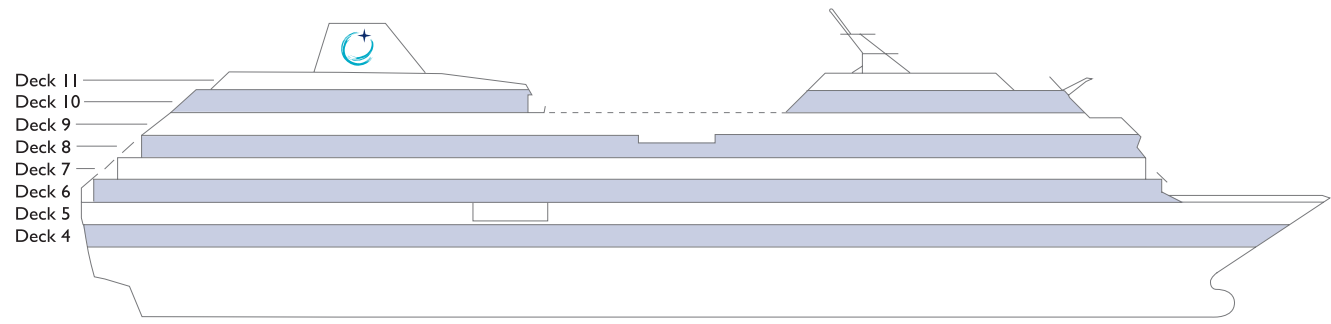

SHIP SPECIFICATIONS

Occupancy: 702 (Double Occupancy)
 Net Tonnage: 30,277
 Length: 592 feet (180 meters)
 Beam: 84 feet (25 meters)
 Guest Decks: Eight
 Cruising Speed: 18.5 Knots
 Refurbished: 2021
 Electric Current: 110/220 AC
 Officers and Crew: 408 International Officers Crew and Staff
 Ship's Registry: Malta

*Category 08 Staterooms have obstructed views.
 Deck plans are not drawn to scale, and deck numbers reflect guest levels only.