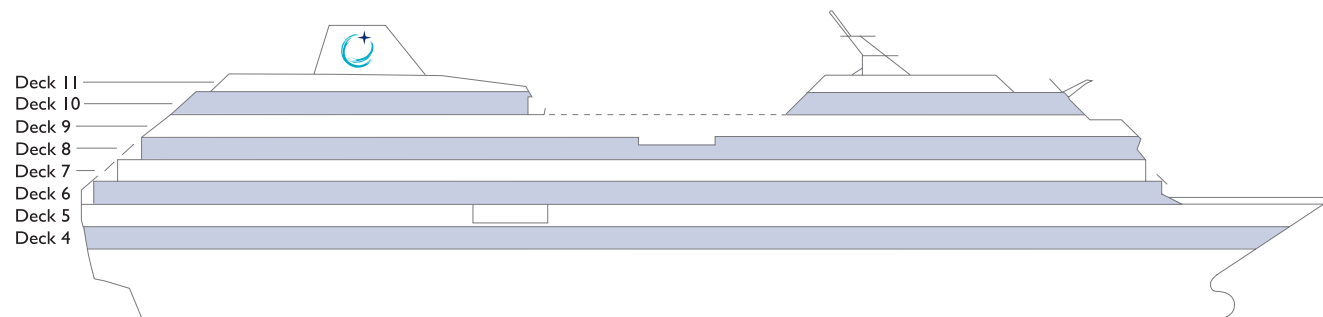

Azamara Onward Deck Plans

©2021 Azamara®. Ships' Registry: Malta. Deck plans are subject to change without notice. Deck plan updated July 19, 2021.