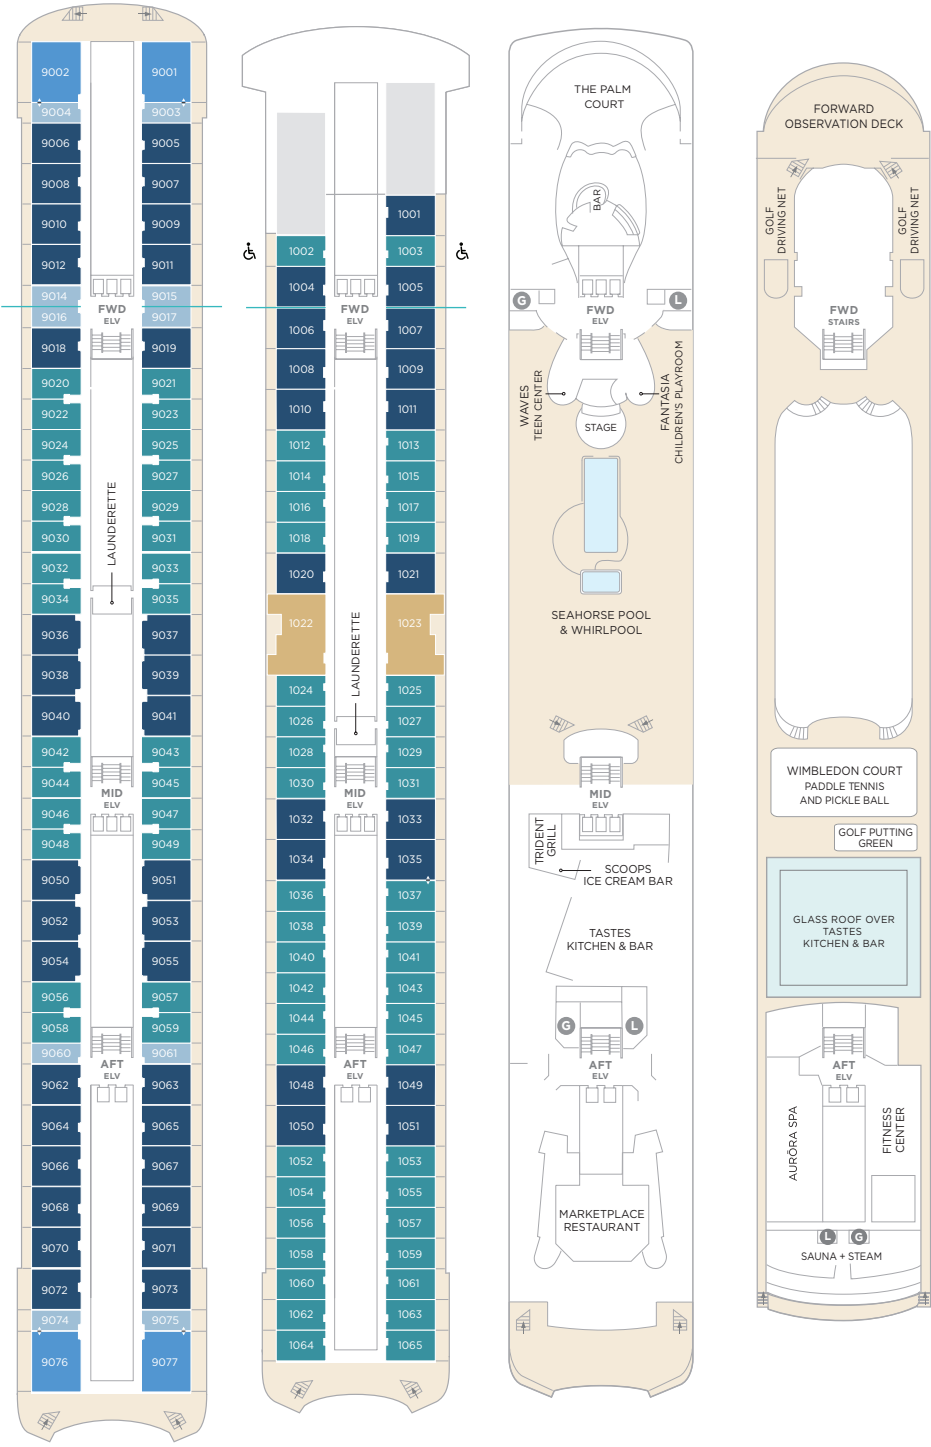

## DECK 7

- SUITES & GUEST ROOMS  
7001 - 7083  
Redesigned in 2023
- SHUFFLEBOARD

## DECK 8

- SUITES & GUEST ROOMS  
8001 - 8087  
Redesigned in 2023
- LAUNDERETTE
- TABLE TENNIS

DECK 5

DECK 6

DECK 7

DECK 8

## SUITES & GUEST ROOMS

- CRYSTAL PENTHOUSE SUITE
- JUNIOR CRYSTAL PENTHOUSE SUITE
- SAPPHIRE VERANDA SUITE
- SAPPHIRE OCEAN VIEW SUITE
- AQUAMARINE VERANDA SUITE
- DOUBLE GUEST ROOM WITH VERANDA
- DOUBLE GUEST ROOM, OCEAN VIEW
- SINGLE GUEST ROOM, OCEAN VIEW

- ACCESSIBLE SUITES .....
- CONNECTING SUITES .....

— SUITES & GUEST ROOMS BEYOND THE FORWARD ELEVATORS ARE SUBJECT TO ALTERNATIVE PRICING.