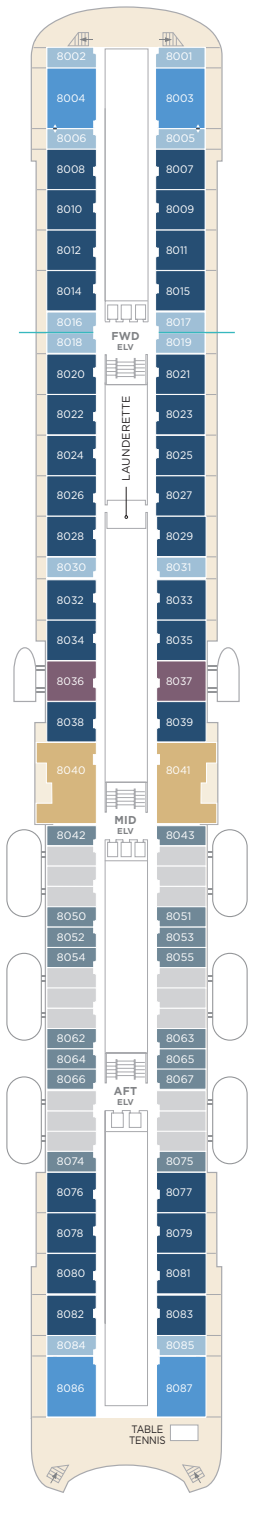

## DECK 5

- SUITES & GUEST ROOMS  
5001 - 5023  
Redesigned in 2023
- CONCIERGE
- CRYSTAL COVE
- CRYSTAL PLAZA
- RECEPTION
- FUTURE SALES CONSULTANT
- MEDICAL CENTER
- SHORE EXCURSIONS
- WATERSIDE RESTAURANT

## DECK 6

- APROPOS
- ATRIUM
- AVENUE SALOON
- BRIDGE LOUNGE
- CRYSTAL COLLECTION
- CRYSTAL IMAGES
- COMPUTER UNIVERSITY@SEA
- CONNOISSEUR CLUB
- FACETS
- GALAXY LOUNGE
- HOLLYWOOD THEATRE
- LIBRARY
- JADE NIGHT CLUB
- OSTERIA D'OVIDIO
- STARLITE CLUB
- THE BISTRO
- THE STUDIO
- UMI UMA & SUSHI BAR  
BY NOBU MATSUHISA
- THE VINTAGE ROOM

## DECK 7

- SUITES & GUEST ROOMS  
7001 - 7083  
Redesigned in 2023
- SHUFFLEBOARD

## DECK 8

- SUITES & GUEST ROOMS  
8001 - 8087  
Redesigned in 2023
- LAUNDERETTE
- TABLE TENNIS

DECK 5

DECK 6

DECK 7

DECK 8