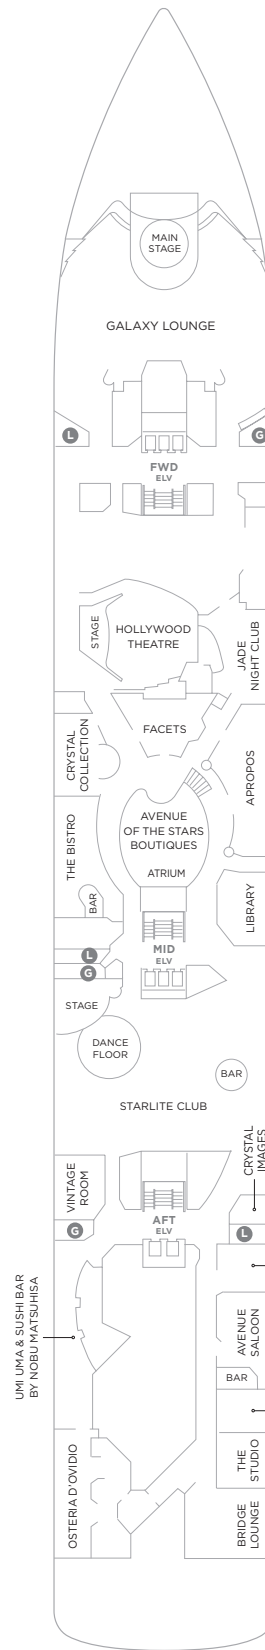

## DECK 5

- SUITES & GUEST ROOMS  
5001 - 5023  
Redesigned in 2023
- CONCIERGE
- CRYSTAL COVE
- CRYSTAL PLAZA
- RECEPTION
- FUTURE SALES CONSULTANT
- MEDICAL CENTER
- SHORE EXCURSIONS
- WATERSIDE RESTAURANT

## DECK 6

- APROPOS
- ATRIUM
- AVENUE SALOON
- BRIDGE LOUNGE
- CRYSTAL COLLECTION
- CRYSTAL IMAGES
- COMPUTER UNIVERSITY@SEA
- CONNOISSEUR CLUB
- FACETS
- GALAXY LOUNGE
- HOLLYWOOD THEATRE
- LIBRARY
- JADE NIGHT CLUB
- OSTERIA D'OVIDIO
- STARLITE CLUB
- THE BISTRO
- THE STUDIO
- UMI UMA & SUSHI BAR  
BY NOBU MATSUHISA
- THE VINTAGE ROOM

## DECK 7

- SUITES & GUEST ROOMS  
7001 - 7083  
Redesigned in 2023
- SHUFFLEBOARD

## DECK 8

- SUITES & GUEST ROOMS  
8001 - 8087  
Redesigned in 2023
- LAUNDERETTE
- TABLE TENNIS

DECK 5

DECK 6

DECK 7

DECK 8