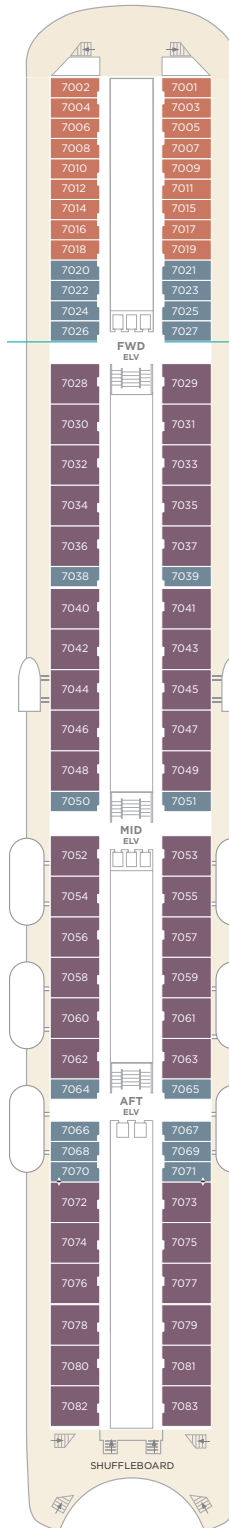

## DECK 5

- SUITES & GUEST ROOMS  
5001 - 5023  
Redesigned in 2023
- CONCIERGE
- CRYSTAL COVE
- CRYSTAL PLAZA
- RECEPTION
- FUTURE SALES CONSULTANT
- MEDICAL CENTER
- SHORE EXCURSIONS
- WATERSIDE RESTAURANT

## DECK 6

- APROPOS
- ATRIUM
- AVENUE SALOON
- BRIDGE LOUNGE
- CRYSTAL COLLECTION
- CRYSTAL IMAGES
- COMPUTER UNIVERSITY@SEA
- CONNOISSEUR CLUB
- FACETS
- GALAXY LOUNGE
- HOLLYWOOD THEATRE
- LIBRARY
- JADE NIGHT CLUB
- OSTERIA D'OVIDIO
- STARLITE CLUB
- THE BISTRO
- THE STUDIO
- UMI UMA & SUSHI BAR  
BY NOBU MATSUHISA
- THE VINTAGE ROOM

## DECK 7

- SUITES & GUEST ROOMS  
7001 - 7083  
Redesigned in 2023
- SHUFFLEBOARD

## DECK 8

- SUITES & GUEST ROOMS  
8001 - 8087  
Redesigned in 2023
- LAUNDERETTE
- TABLE TENNIS

DECK 5

DECK 6

DECK 7

DECK 8