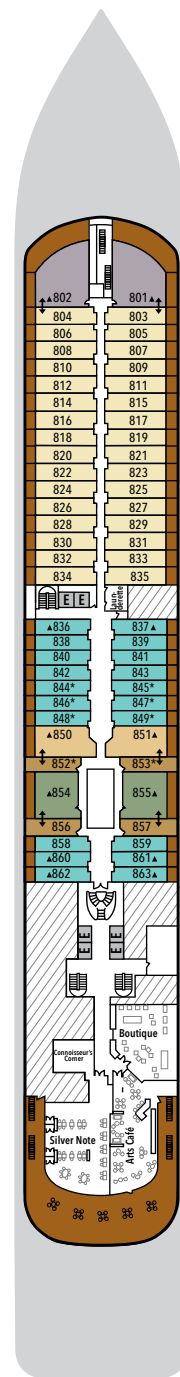

SILVER SPIRIT – Deck Plans

DECK 4

Indochine
Atlantide
Seishin
La Dame

DECK 5

Reception/
Guest Relations
Shore Concierge
Dolce Vita
Venetian Lounge
Conference Room
Future Cruise Sales

DECK 6

Zagara Beauty Spa
Fitness Centre

DECK 7

La Terrazza
Casino

DECK 8

Connoisseur's Corner
Boutique
Arts Café
Silver Note

DECK 9

Pool Deck
Pool Bar
The Grill
Card Room
Panorama Lounge

DECK 10

Jogging Track
Spaccanapoli

DECK 11

Observation
Library

SUITE CATEGORIES

- Owner's Suite ●
- Grand Suite ●
- Royal Suite ●
- Silver Suite ●
- Deluxe Veranda Suite ●
- Superior Veranda Suite ●
- Classic Veranda Suite ●
- Panorama Suite ●
- Vista Suite ●

SPECIFICATIONS

- Crew 411
- Officers International
- Guests 608
- Tonnage 39,519
- Length 691 Feet/210.7 Metres
- Width 87 Feet/26.5 Metres
- Speed 19.5 Knots
- Passenger Decks 8
- 3rd Guest Capacity ▲
- Large Walk-in rain shower *
- Connecting Suites ⇕
- Wheelchair Accessible Suites ♿
- 530, 531, 532, 533
- Built 2009
- Refurbished 2018
- Registry Bahamas