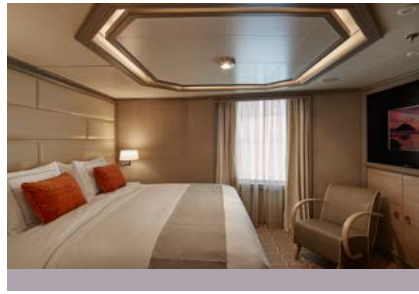

SILVER SPIRIT – Suite Diagrams

All suites feature:

- Butler service
- Refrigerator and bar setup stocked with your preferences
- Plush bathrobes
- Pillow menu
- Luxury bath amenities
- Complimentary Wifi for all suites
- Umbrella
- Hair dryer
- Wall mounted USB-C mobile device chargers
- Direct-dial telephone(s)
- Interactive Media Library
- Champagne on arrival

- Large veranda with patio furniture and floor-to-ceiling glass doors; bedroom two has additional large picture window
- Living room with sitting area; bedroom two has additional sitting area
- Separate dining area
- Twin beds or king-sized bed; bedroom two has additional twin beds or queen-sized bed
- Marble bathroom with double vanity, separate shower and full-sized bath, plus a powder room; bedroom two has additional marble bathroom with full-sized bath, separate shower
- Luxury beds mattresses
- Walk-in wardrobe(s) with personal safe
- Vanity table(s)
- Writing desk(s)
- One 55" / 140 cm and one 40" / 102 cm flat-screen HD TVs in main suite, plus one 40" / 102 cm flat-screen HD TV in bedroom two
- Sound System with Bluetooth connectivity
- Espresso machine
- Unlimited Premium Wifi

- Large veranda with patio furniture and floor-to-ceiling glass doors; bedroom two has additional veranda
- Living room with convertible sofa to accommodate an additional guest
- Sitting area; bedroom two has additional sitting area
- Separate dining area
- Twin beds or king-sized bed; bedroom two has additional twin beds or queen-sized bed
- Marble bathroom with double vanity, separate shower and full-sized bath, plus a powder room; bedroom two has additional marble bathroom with full-sized bath, separate shower
- Luxury beds mattresses
- Walk-in wardrobe(s) with personal safe
- Vanity table(s)
- Writing desk(s)
- One 55" / 140 cm and one 40" / 102 cm flat-screen HD TVs in main suite, plus one 40" / 102 cm flat-screen HD TV in bedroom two
- Sound System with Bluetooth connectivity
- Espresso machine
- Unlimited Premium Wifi