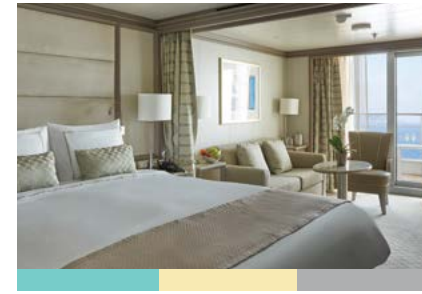

DELUXE VERANDA SUITE SUPERIOR VERANDA SUITE CLASSIC VERANDA SUITE

Some Veranda Suites accommodate three guests. Deluxe Verandas offer preferred central location with identical accommodations to Classic and Superior Verandas.

376 SQ FT / 35 M²
INCLUDING VERANDA (64 SQ FT / 6 M²)

- Veranda with patio furniture and floor-to-ceiling glass doors
- Sitting area
- Twin beds or queen-sized bed
- Marble bathroom with vanity, full-sized bath, separate shower
- Walk-in rain shower (no full-sized bath) from suite number 648 to 657, from 752 to 761 and from 844 to 849*
- Walk-in wardrobe with personal safe
- Writing desk
- One 40" / 102 cm flat-screen HD TV
- Unlimited Standard Wifi