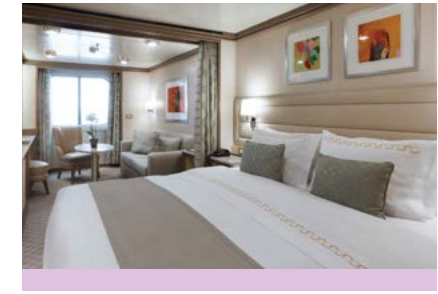

VISTA SUITE

312 SQ FT / 29 M²

- Sitting area
- Twin beds or queen-sized bed
- Marble bathroom with vanity, full-sized bath, separate shower
- Walk-in wardrobe with personal safe
- Writing desk
- One 40" / 102 cm flat-screen HD TV
- Unlimited Standard Wifi