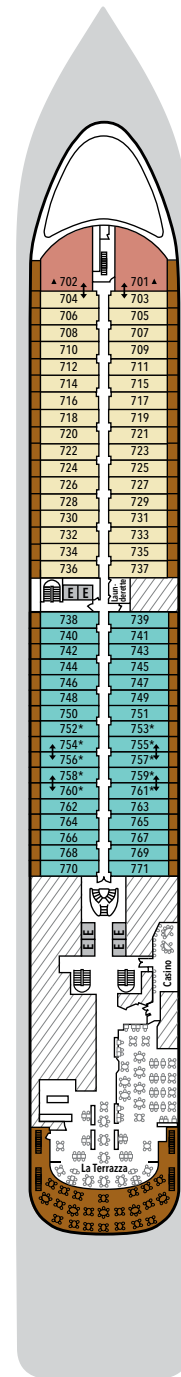

SILVER SPIRIT – Deck Plans

DECK 4

Indochine
Atlantide
Seishin
La Dame

DECK 5

Reception/
Guest Relations
Shore Concierge
Dolce Vita
Venetian Lounge
Conference Room
Future Cruise Sales

DECK 6

Zagara Beauty Spa
Fitness Centre

DECK 7

La Terrazza
Casino

DECK 8

Connoisseur's Corner
Boutique
Arts Café
Silver Note

DECK 9

Pool Deck
Pool Bar
The Grill
Card Room
Panorama Lounge

DECK 10

Jogging Track
Spaccanapoli

DECK 11

Observation
Library

SUITE CATEGORIES

- Owner's Suite ●
- Grand Suite ●
- Royal Suite ●
- Silver Suite ●
- Deluxe Veranda Suite ●
- Superior Veranda Suite ●
- Classic Veranda Suite ●
- Panorama Suite ●
- Vista Suite ●

SPECIFICATIONS

- Crew 411
- Officers International
- Guests 608
- Tonnage 39,519
- Length 691 Feet/210.7 Metres
- Width 87 Feet/26.5 Metres
- Speed 19.5 Knots
- Passenger Decks 8
- 3rd Guest Capacity ▲
- Large Walk-in rain shower *
- Connecting Suites ⇕
- Wheelchair Accessible Suites ♿
- 530, 531, 532, 533
- Built 2009
- Refurbished 2018
- Registry Bahamas