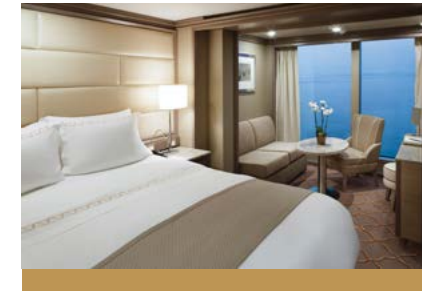

PANORAMA SUITE

Available as a one bedroom configuration.

334 SQ FT / 31 M²

- Sitting area
- Twin beds or queen-sized bed
- Marble bathroom with vanity, full-sized bath, separate shower
- Walk-in rain shower (no full-sized bath) from suite number 852 to 853*
- Walk-in wardrobe with personal safe
- Writing desk
- One 40" / 102 cm flat-screen HD TV
- Unlimited Standard Wifi