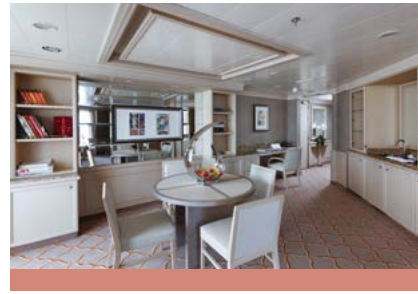

ROYAL SUITE

Available as a one-bedroom configuration or as a two-bedroom by adjoining with a Veranda suite (as illustrated)

1 BEDROOM: 990 SQ. FT. / 92 M²
INCLUDING VERANDA (129 SQ. FT. / 12 M²)

2 BEDROOM: 1,366 SQ. FT. /127 M²
INCLUDING VERANDA (194 SQ. FT. / 18 M²)

- Large veranda with patio furniture and floor-to-ceiling glass doors; bedroom two has additional veranda
- Living room with convertible sofa to accommodate an additional guest
- Sitting area; bedroom two has additional sitting area
- Separate dining area
- Twin beds or king-sized bed; bedroom two has additional twin beds or queen-sized bed
- Marble bathroom with double vanity, separate shower and full-sized bath, plus a powder room; bedroom two has additional marble bathroom with full-sized bath, separate shower
- Luxury beds mattresses
- Walk-in wardrobe(s) with personal safe
- Vanity table(s)
- Writing desk(s)
- One 55" / 140 cm and one 40" / 102 cm flat-screen HD TVs in main suite, plus one 40" / 102 cm flat-screen HD TV in bedroom two
- Sound System with Bluetooth connectivity
- Espresso machine
- Unlimited Premium Wifi