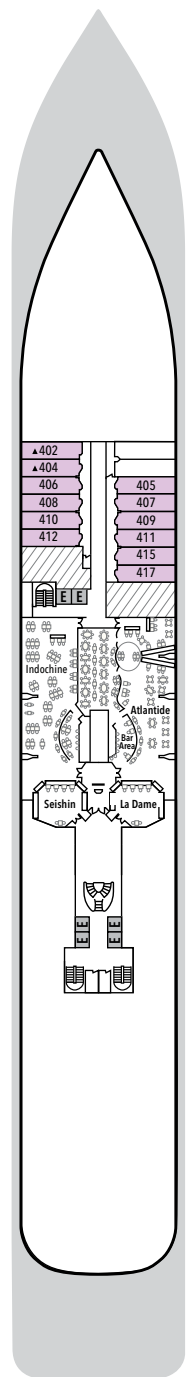

SILVER SPIRIT – Deck Plans

DECK 4

Indochine
Atlantide
Seishin
La Dame

DECK 5

Reception/
Guest Relations
Shore Concierge
Dolce Vita
Venetian Lounge
Conference Room
Future Cruise Sales

DECK 6

Zagara Beauty Spa
Fitness Centre

DECK 7

La Terrazza
Casino

DECK 8

Connoisseur's Corner
Boutique
Arts Café
Silver Note

DECK 9

Pool Deck
Pool Bar
The Grill
Card Room
Panorama Lounge

DECK 10

Jogging Track
Spaccanapoli

DECK 11

Observation
Library

SUITE CATEGORIES

- Owner's Suite ●
- Grand Suite ●
- Royal Suite ●
- Silver Suite ●
- Deluxe Veranda Suite ●
- Superior Veranda Suite ●
- Classic Veranda Suite ●
- Panorama Suite ●
- Vista Suite ●

SPECIFICATIONS

- Crew 411
- Officers International
- Guests 608
- Tonnage 39,519
- Length 691 Feet/210.7 Metres
- Width 87 Feet/26.5 Metres
- Speed 19.5 Knots
- Passenger Decks 8
- 3rd Guest Capacity ▲
- Large Walk-in rain shower *
- Connecting Suites ⇕
- Wheelchair Accessible Suites ♿
- 530, 531, 532, 533
- Built 2009
- Refurbished 2018
- Registry Bahamas