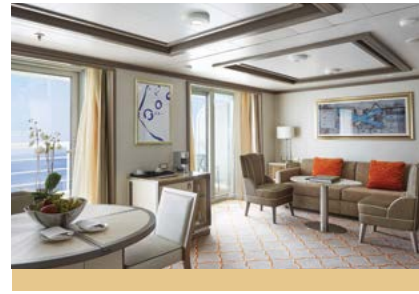

SILVER SUITE

Available as a one-bedroom configuration or as a two-bedroom by adjoining with a Panorama suite.

1 BEDROOM: 746 SQ FT / 69 M²
INCLUDING VERANDA (129 SQ FT / 12 M²)

2 BEDROOM: 1080 SQ FT / 100 M²
INCLUDING VERANDA (129 SQ FT / 12 M²)

- Veranda with patio furniture and floor-to-ceiling glass doors
- Living room with convertible sofa to accommodate an additional guest
- Sitting area
- Separate dining area
- Twin beds or king-sized bed
- Marble bathroom with double vanity, full-sized bath, separate shower; bedroom two has additional marble bathroom with walk-in rain shower
- Walk-in wardrobe with personal safe
- Vanity table
- Writing desk
- One 49" / 125 cm and one 40" / 102 cm flat-screen HD TVs in main suite
- Sound System with Bluetooth connectivity
- Espresso machine
- Unlimited Premium Wifi