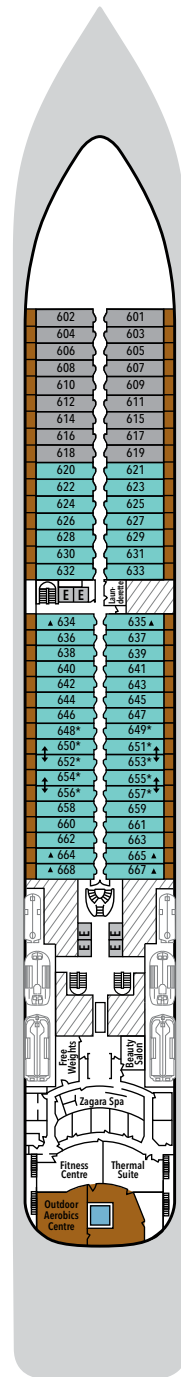

SILVER SPIRIT – Deck Plans

DECK 4

Indochine
Atlantide
Seishin
La Dame

DECK 5

Reception/
Guest Relations
Shore Concierge
Dolce Vita
Venetian Lounge
Conference Room
Future Cruise Sales

DECK 6

Zagara Beauty Spa
Fitness Centre

DECK 7

La Terrazza
Casino

DECK 8

Connoisseur's Corner
Boutique
Arts Café
Silver Note

DECK 9

Pool Deck
Pool Bar
The Grill
Card Room
Panorama Lounge

DECK 10

Jogging Track
Spaccanapoli

DECK 11

Observation
Library

SUITE CATEGORIES

- Owner's Suite ●
- Grand Suite ●
- Royal Suite ●
- Silver Suite ●
- Deluxe Veranda Suite ●
- Superior Veranda Suite ●
- Classic Veranda Suite ●
- Panorama Suite ●
- Vista Suite ●

SPECIFICATIONS

- Crew 411
- Officers International
- Guests 608
- Tonnage 39,519
- Length 691 Feet/210.7 Metres
- Width 87 Feet/26.5 Metres
- Speed 19.5 Knots
- Passenger Decks 8
- 3rd Guest Capacity ▲
- Large Walk-in rain shower *
- Connecting Suites ⇕
- Wheelchair Accessible Suites ♿
- 530, 531, 532, 533
- Built 2009
- Refurbished 2018
- Registry Bahamas