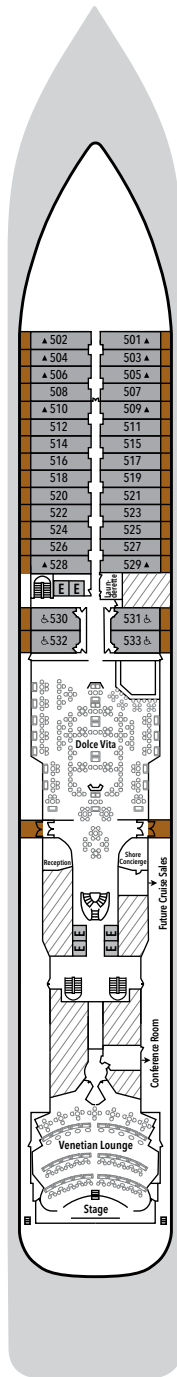

SILVER SPIRIT – Deck Plans

DECK 4

Indochine
Atlantide
Seishin
La Dame

DECK 5

Reception/
Guest Relations
Shore Concierge
Dolce Vita
Venetian Lounge
Conference Room
Future Cruise Sales

DECK 6

Zagara Beauty Spa
Fitness Centre

DECK 7

La Terrazza
Casino

DECK 8

Connoisseur's Corner
Boutique
Arts Café
Silver Note

DECK 9

Pool Deck
Pool Bar
The Grill
Card Room
Panorama Lounge

DECK 10

Jogging Track
Spaccanapoli

DECK 11

Observation
Library

SUITE CATEGORIES

- Owner's Suite ●
- Grand Suite ●
- Royal Suite ●
- Silver Suite ●
- Deluxe Veranda Suite ●
- Superior Veranda Suite ●
- Classic Veranda Suite ●
- Panorama Suite ●
- Vista Suite ●

SPECIFICATIONS

- Crew 411
- Officers International
- Guests 608
- Tonnage 39,519
- Length 691 Feet/210.7 Metres
- Width 87 Feet/26.5 Metres
- Speed 19.5 Knots
- Passenger Decks 8
- 3rd Guest Capacity ▲
- Large Walk-in rain shower *
- Connecting Suites ⇕
- Wheelchair Accessible Suites ♿
- 530, 531, 532, 533
- Built 2009
- Refurbished 2018
- Registry Bahamas