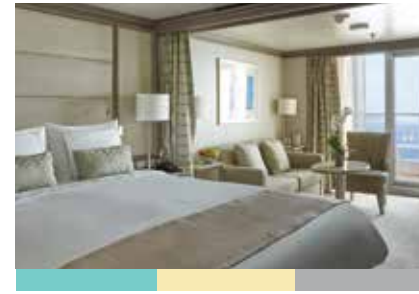

SILVER MUSE – Suite Diagrams

All suites feature:

- Butler service
- Refrigerator and bar setup stocked with your preferences
- Plush Etro® bathrobes
- BVLGARI® bath amenities, plus a choice of other European brands
- Complimentary Wifi for all suites
- Personalised stationery
- Umbrella
- Hair dryer
- Wall mounted USB-C mobile device chargers
- Direct-dial telephone(s)
- iHome Radio / Alarm charging station (with USB cable or Qi wireless charging), NFC Bluetooth connectivity