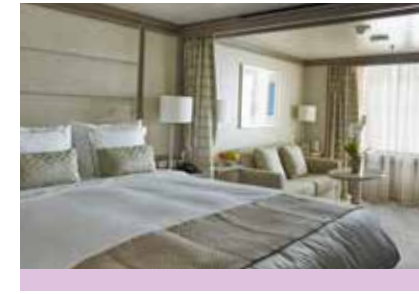

SILVER MUSE – Suite Diagrams

All suites feature:

- Butler service
- Refrigerator and bar setup stocked with your preferences
- Plush Etro® bathrobes
- BVLGARI® bath amenities, plus a choice of other European brands
- Complimentary Wifi for all suites
- Personalised stationery
- Umbrella
- Hair dryer
- Wall mounted USB-C mobile device chargers
- Direct-dial telephone(s)
- iHome Radio / Alarm charging station (with USB cable or Qi wireless charging), NFC Bluetooth connectivity