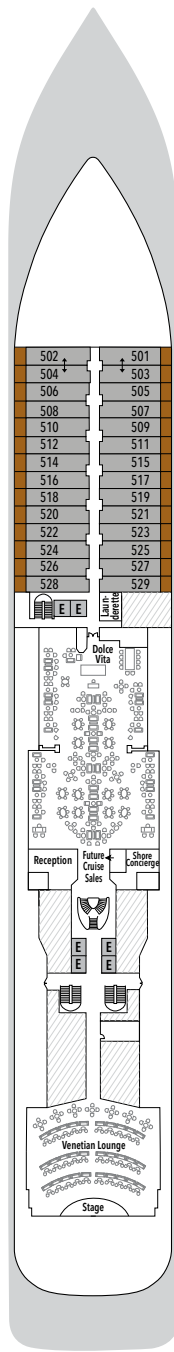

# SILVER MUSE – Deck Plans

Effective from June 4th 2020

**DECK 4**

- Atlantide
- Indochine
- Kaiseki
- La Dame

**DECK 5**

- Reception/  
Guest Relations
- Shore Concierge
- Dolce Vita
- Venetian Lounge
- Future Cruise Sales

**DECK 6**

- Zagara Beauty Spa
- Fitness Centre

**DECK 7**

- La Terrazza
- Silver Note
- Casino

**DECK 8**

- Connoisseur's Corner
- Boutique
- Arts Café
- Conference/  
Card Room

**DECK 9**

- Panorama Lounge
- Activities Room &  
Outdoor Area

## SPECIFICATIONS

- Crew . . . . . 411
- Officers . . . . . International
- Guests . . . . . 596
- Tonnage . . . . . 40,700
- Length . . . . . 698 Feet / 212.8 Metres
- Width . . . . . 86 Feet / 27 Metres
- Speed . . . . . 19.8 Knots
- Passenger Decks . . . . . 8
- 3rd Guest Capacity . . . . . ▲
- Connecting Suites . . . . . ↑↓
- Wheelchair Accessible Suites . . . . . ♿
- 407, 409, 417, 931
- Built . . . . . 2017
- Registry . . . . . Bahamas

## VISTA SUITE

Some Vista Suites are available as a wheelchair accessible suite.\*

**334 SQ FT / 31 M<sup>2</sup> – DECK 4**  
**WHEELCHAIR ACCESSIBLE SUITE: 440-646 SQ FT / 41-60 M<sup>2</sup>**

- Sitting area
- Twin beds or queen-sized bed
- Marble bathroom with vanity, full-sized bath, separate shower
- Wheelchair accessible suite has a marble bathroom with vanity and separate shower (no full-sized bath)
- A choice of pillows
- Walk-in wardrobe with personal safe
- Writing desk
- Two 42" / 106 cm flat-screen HD TVs
- Interactive Media Library
- Unlimited Standard Wifi