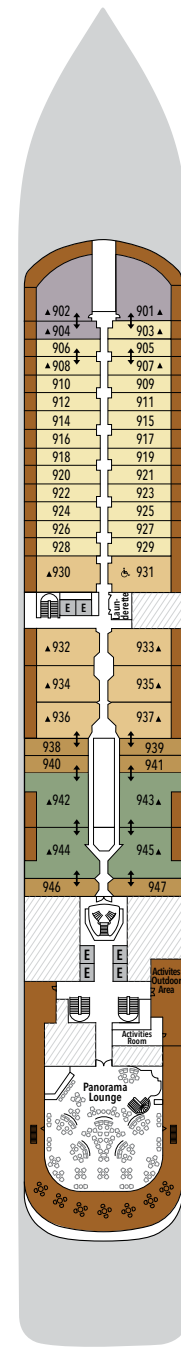

# SILVER MUSE – Deck Plans

Effective from June 4th 2020

**DECK 4**

- Atlantide
- Indochine
- Kaiseki
- La Dame

**DECK 5**

- Reception/  
Guest Relations
- Shore Concierge
- Dolce Vita
- Venetian Lounge
- Future Cruise Sales

**DECK 6**

- Zagara Beauty Spa
- Fitness Centre

**DECK 7**

- La Terrazza
- Silver Note
- Casino

**DECK 8**

- Connoisseur's Corner
- Boutique
- Arts Café
- Conference/  
Card Room

**DECK 9**

- Panorama Lounge
- Activities Room &  
Outdoor Area

**DECK 10**

- Pool Deck
- Pool Bar
- The Grill
- Whirlpool Area

**DECK 11**

- Observation Library
- Spaccanapoli
- Jogging Track

## SPECIFICATIONS

- Crew . . . . . 411
- Officers . . . . . International
- Guests . . . . . 596
- Tonnage . . . . . 40,700
- Length . . . . . 698 Feet / 212.8 Metres
- Width . . . . . 86 Feet / 27 Metres
- Speed . . . . . 19.8 Knots
- Passenger Decks . . . . . 8
- 3rd Guest Capacity . . . . . ▲
- Connecting Suites . . . . . ↑↓
- Wheelchair Accessible Suites . . . . . ♿
- 407, 409, 417, 931
- Built . . . . . 2017
- Registry . . . . . Bahamas