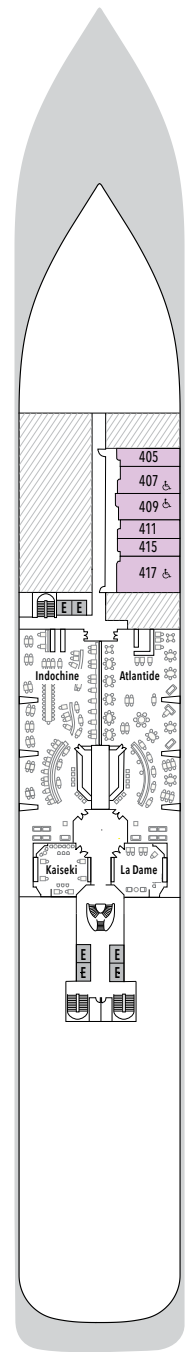

# SILVER MUSE – Deck Plans

Effective from June 4th 2020

**DECK 4**

- Atlantide
- Indochine
- Kaiseki
- La Dame

**DECK 5**

- Reception/  
Guest Relations
- Shore Concierge
- Dolce Vita
- Venetian Lounge
- Future Cruise Sales

**DECK 6**

- Zagara Beauty Spa
- Fitness Centre

**DECK 7**

- La Terrazza
- Silver Note
- Casino

**DECK 8**

- Connoisseur's Corner
- Boutique
- Arts Café
- Conference/  
Card Room

**DECK 9**

- Panorama Lounge
- Activities Room &  
Outdoor Area

**DECK 10**

- Pool Deck
- Pool Bar
- The Grill
- Whirlpool Area

**DECK 11**

- Observation Library
- Spaccanapoli
- Jogging Track

## SPECIFICATIONS

- Crew . . . . . 411
- Officers . . . . . International
- Guests . . . . . 596
- Tonnage . . . . . 40,700
- Length . . . . . 698 Feet / 212.8 Metres
- Width . . . . . 86 Feet / 27 Metres
- Speed . . . . . 19.8 Knots
- Passenger Decks . . . . . 8
- 3rd Guest Capacity . . . . . ▲
- Connecting Suites . . . . . ↑↓
- Wheelchair Accessible Suites . . . . . ♿
- 407, 409, 417, 931
- Built . . . . . 2017
- Registry . . . . . Bahamas