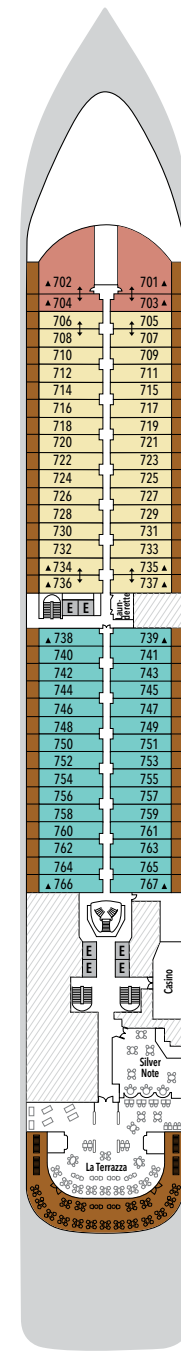

# SILVER MUSE – Deck Plans

Effective from June 4th 2020

**DECK 4**

- Atlantide
- Indochine
- Kaiseki
- La Dame

**DECK 5**

- Reception/  
Guest Relations
- Shore Concierge
- Dolce Vita
- Venetian Lounge
- Future Cruise Sales

**DECK 6**

- Zagara Beauty Spa
- Fitness Centre

**DECK 7**

- La Terrazza
- Silver Note
- Casino

**DECK 8**

- Connoisseur's Corner
- Boutique
- Arts Café
- Conference/  
Card Room

**DECK 9**

- Panorama Lounge
- Activities Room &  
Outdoor Area

**DECK 10**

- Pool Deck
- Pool Bar
- The Grill
- Whirlpool Area

**DECK 11**

- Observation Library
- Spaccanapoli
- Jogging Track

## SPECIFICATIONS

- Crew . . . . . 411
- Officers . . . . . International
- Guests . . . . . 596
- Tonnage . . . . . 40,700
- Length . . . . . 698 Feet / 212.8 Metres
- Width . . . . . 86 Feet / 27 Metres
- Speed . . . . . 19.8 Knots
- Passenger Decks . . . . . 8
- 3rd Guest Capacity . . . . . ▲
- Connecting Suites . . . . . ↑↓
- Wheelchair Accessible Suites . . . . . ♿
- 407, 409, 417, 931
- Built . . . . . 2017
- Registry . . . . . Bahamas