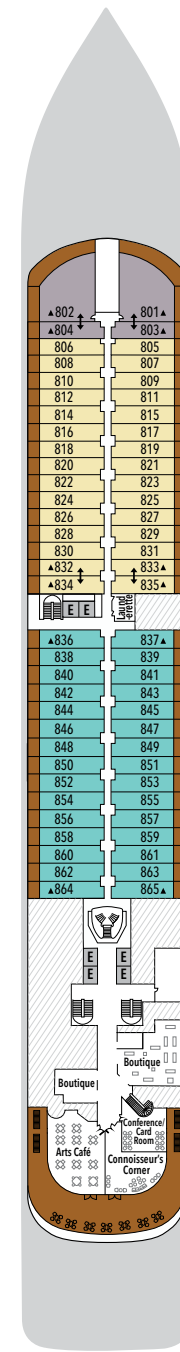

# SILVER MUSE – Deck Plans

Effective from June 4th 2020

**DECK 4**

- Atlantide
- Indochine
- Kaiseki
- La Dame

**DECK 5**

- Reception/  
Guest Relations
- Shore Concierge
- Dolce Vita
- Venetian Lounge
- Future Cruise Sales

**DECK 6**

- Zagara Beauty Spa
- Fitness Centre

**DECK 7**

- La Terrazza
- Silver Note
- Casino

**DECK 8**

- Connoisseur's Corner
- Boutique
- Arts Café
- Conference/  
Card Room

**DECK 9**

- Panorama Lounge
- Activities Room &  
Outdoor Area

## SPECIFICATIONS

- Crew . . . . . 411
- Officers . . . . . International
- Guests . . . . . 596
- Tonnage . . . . . 40,700
- Length . . . . . 698 Feet / 212.8 Metres
- Width . . . . . 86 Feet / 27 Metres
- Speed . . . . . 19.8 Knots
- Passenger Decks . . . . . 8
- 3rd Guest Capacity . . . . . ▲
- Connecting Suites . . . . . ↑↓
- Wheelchair Accessible Suites . . . . . ♿
- 407, 409, 417, 931
- Built . . . . . 2017
- Registry . . . . . Bahamas

## VISTA SUITE

Some Vista Suites are available as a wheelchair accessible suite.\*

**334 SQ FT / 31 M<sup>2</sup> – DECK 4**  
**WHEELCHAIR ACCESSIBLE SUITE: 440-646 SQ FT / 41-60 M<sup>2</sup>**

- Sitting area
- Twin beds or queen-sized bed
- Marble bathroom with vanity, full-sized bath, separate shower
- Wheelchair accessible suite has a marble bathroom with vanity and separate shower (no full-sized bath)
- A choice of pillows
- Walk-in wardrobe with personal safe
- Writing desk
- Two 42" / 106 cm flat-screen HD TVs
- Interactive Media Library
- Unlimited Standard Wifi