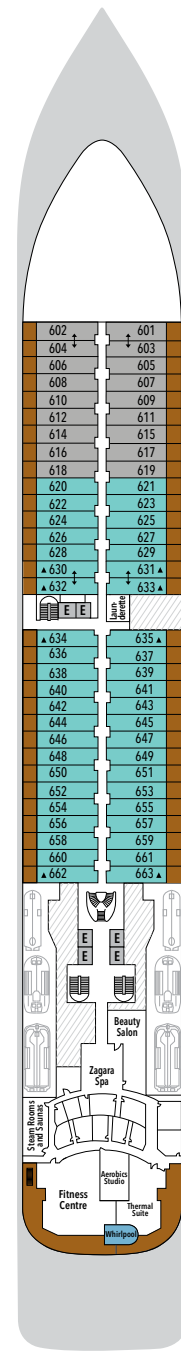

# SILVER MUSE – Deck Plans

Effective from June 4th 2020

**DECK 4**

- Atlantide
- Indochine
- Kaiseki
- La Dame

**DECK 5**

- Reception/  
Guest Relations
- Shore Concierge
- Dolce Vita
- Venetian Lounge
- Future Cruise Sales

**DECK 6**

- Zagara Beauty Spa
- Fitness Centre

**DECK 7**

- La Terrazza
- Silver Note
- Casino

**DECK 8**

- Connoisseur's Corner
- Boutique
- Arts Café
- Conference/  
Card Room

**DECK 9**

- Panorama Lounge
- Activities Room &  
Outdoor Area

**DECK 10**

- Pool Deck
- Pool Bar
- The Grill
- Whirlpool Area

**DECK 11**

- Observation Library
- Spaccanapoli
- Jogging Track

## SPECIFICATIONS

- Crew . . . . . 411
- Officers . . . . . International
- Guests . . . . . 596
- Tonnage . . . . . 40,700
- Length . . . . . 698 Feet / 212.8 Metres
- Width . . . . . 86 Feet / 27 Metres
- Speed . . . . . 19.8 Knots
- Passenger Decks . . . . . 8
- 3rd Guest Capacity . . . . . ▲
- Connecting Suites . . . . . ↑↓
- Wheelchair Accessible Suites . . . . . ♿
- 407, 409, 417, 931
- Built . . . . . 2017
- Registry . . . . . Bahamas