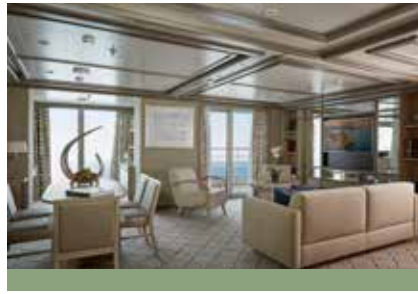

# SILVER MUSE – Suite Diagrams

All suites feature:

- Butler service
- Refrigerator and bar setup stocked with your preferences
- Plush Etro® bathrobes
- BVLGARI® bath amenities, plus a choice of other European brands
- Complimentary Wifi for all suites
- Personalised stationery
- Umbrella
- Hair dryer
- Wall mounted USB-C mobile device chargers
- Direct-dial telephone(s)
- iHome Radio / Alarm charging station (with USB cable or Qi wireless charging), NFC Bluetooth connectivity