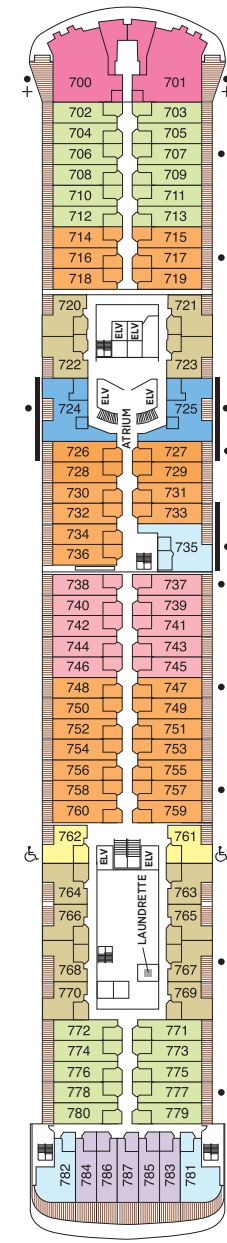

Seven Seas Voyager® DECK PLANS

- + 2-bedroom suite accommodates up to 6 guests (Up to one rollaway bed can be added to most suites, please inquire at time booking)
- ♿ Wheelchair accessible suites 761, 762, 859 and 860 have shower stall instead of bathtub
- Connecting suites
- Convertible sofa bed

- MS MASTER SUITE
- GS GRAND SUITE
- VS VOYAGER SUITE
- SS SEVEN SEAS SUITE
- A PENTHOUSE SUITE
- B PENTHOUSE SUITE
- C PENTHOUSE SUITE
- D CONCIERGE SUITE
- E CONCIERGE SUITE
- F SUPERIOR SUITE
- G DELUXE VERANDA SUITE
- H DELUXE VERANDA SUITE

OVERALL LENGTH... 670 ft.
BEAM (WIDTH)... 94.5 ft.
DRAFT... 23 ft.
SUITES... 349
GUESTS... 698
CREW... 455 International
GUEST DECKS... 9
GROSS TONNAGE... 42,363
CRUISING SPEED... 20 Knots
SHIP'S REGISTRY... Bahamas

- CARD & CONFERENCE ROOM
- THE CASINO
- COMPASS ROSE
- CONNOISSEUR CLUB
- CONSTELLATION THEATER (LOWER)
- VOYAGER LOUNGE

- BOUTIQUE
- CHARTREUSE
- CLUB.COM
- COFFEE CONNECTION
- CONSTELLATION THEATER (UPPER)
- CRUISE SALES
- DESTINATION SERVICES
- HORIZON LOUNGE
- PRIME 7
- RECEPTION & CONCIERGE

- AEROBICS
- BEAUTY SALON
- FITNESS CENTER
- LIBRARY
- SERENE SPA & WELLNESS™

DECK 7

- LA VERANDA
- OBSERVATION LOUNGE
- POOL BAR
- POOL DECK
- POOL GRILL
- ICE CREAM BAR
- SETTE MARI

- GOLF NET
- JOGGING TRACK
- PADDLE TENNIS COURT
- PUTTING GREEN
- SHUFFLEBOARD
- SPORTS DECK