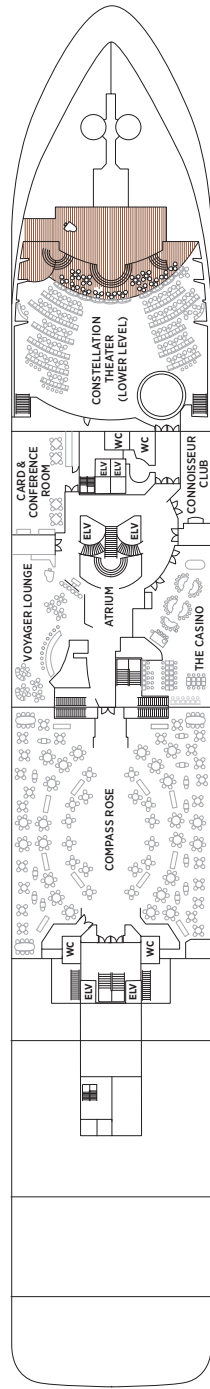

Seven Seas Voyager® DECK PLANS

- + 2-bedroom suite accommodates up to 6 guests (Up to one rollaway bed can be added to most suites, please inquire at time booking)
- ♿ Wheelchair accessible suites 761, 762, 859 and 860 have shower stall instead of bathtub
- Connecting suites
- Convertible sofa bed

- MS MASTER SUITE
- GS GRAND SUITE
- VS VOYAGER SUITE
- SS SEVEN SEAS SUITE
- A PENTHOUSE SUITE
- B PENTHOUSE SUITE
- C PENTHOUSE SUITE
- D CONCIERGE SUITE
- E CONCIERGE SUITE
- F SUPERIOR SUITE
- G DELUXE VERANDA SUITE
- H DELUXE VERANDA SUITE

OVERALL LENGTH... 670 ft.
 BEAM (WIDTH)... 94.5 ft.
 DRAFT... 23 ft.
 SUITES... 349
 GUESTS... 698
 CREW... 455 International
 GUEST DECKS... 9
 GROSS TONNAGE... 42,363
 CRUISING SPEED... 20 Knots
 SHIP'S REGISTRY... Bahamas

DECK 4

- CARD & CONFERENCE ROOM
- THE CASINO
- COMPASS ROSE
- CONNOISSEUR CLUB
- CONSTELLATION THEATER (LOWER)
- VOYAGER LOUNGE

DECK 5

- BOUTIQUE
- CHARTREUSE
- CLUB.COM
- COFFEE CONNECTION
- CONSTELLATION THEATER (UPPER)
- CRUISE SALES
- DESTINATION SERVICES
- HORIZON LOUNGE
- PRIME 7
- RECEPTION & CONCIERGE