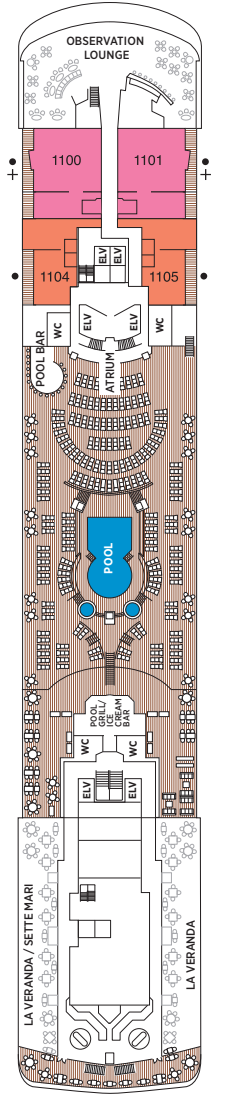

DECK 11

- LA VERANDA
- OBSERVATION LOUNGE
- POOL BAR
- POOL DECK
- POOL GRILL
- ICE CREAM BAR
- SETTE MARI