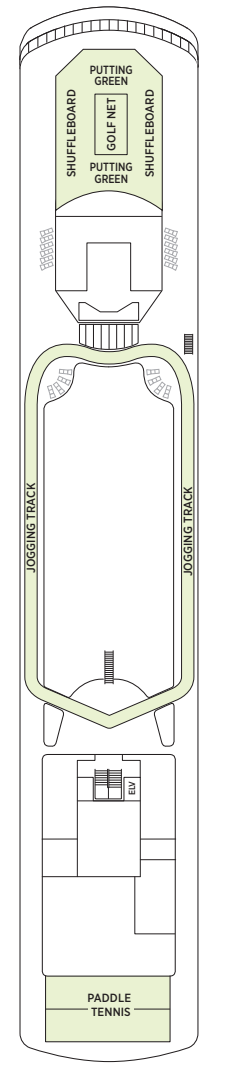

Seven Seas Voyager® DECK PLANS

- + 2-bedroom suite accommodates up to 6 guests (Up to one rollaway bed can be added to most suites, please inquire at time booking)
- ♿ Wheelchair accessible suites 761, 762, 859 and 860 have shower stall instead of bathtub
- Connecting suites
- Convertible sofa bed

OVERALL LENGTH... 670 ft.
 BEAM (WIDTH)... 94.5 ft.
 DRAFT... 23 ft.
 SUITES... 349
 GUESTS... 698
 CREW... 455 International
 GUEST DECKS... 9
 GROSS TONNAGE... 42,363
 CRUISING SPEED... 20 Knots
 SHIP'S REGISTRY... Bahamas

DECK 4

- CARD & CONFERENCE ROOM
- THE CASINO
- COMPASS ROSE
- CONNOISSEUR CLUB
- CONSTELLATION THEATER (LOWER)
- VOYAGER LOUNGE

DECK 5

- BOUTIQUE
- CHARTREUSE
- CLUB.COM
- COFFEE CONNECTION
- CONSTELLATION THEATER (UPPER)
- CRUISE SALES
- DESTINATION SERVICES
- HORIZON LOUNGE
- PRIME 7
- RECEPTION & CONCIERGE

DECK 6

- AEROBICS
- BEAUTY SALON
- FITNESS CENTER
- LIBRARY
- SERENE SPA & WELLNESS™

DECK 7

DECK 8

DECK 9

DECK 10

DECK 11

- LA VERANDA
- OBSERVATION LOUNGE
- POOL BAR
- POOL DECK
- POOL GRILL
- ICE CREAM BAR
- SETTE MARI