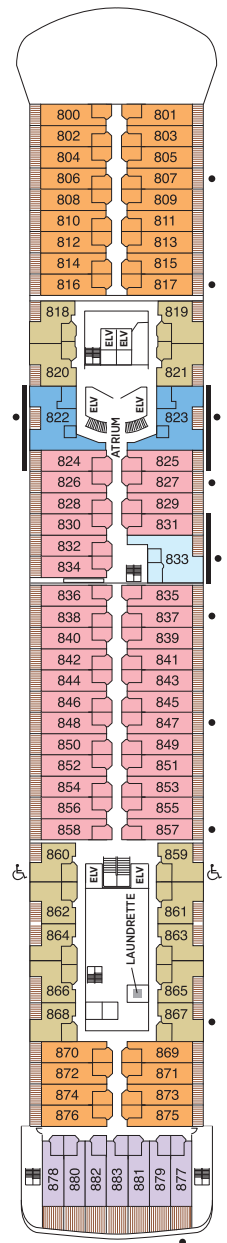

Seven Seas Voyager® DECK PLANS

- + 2-bedroom suite accommodates up to 6 guests (Up to one rollaway bed can be added to most suites, please inquire at time booking)
- ♿ Wheelchair accessible suites 761, 762, 859 and 860 have shower stall instead of bathtub
- Connecting suites
- Convertible sofa bed

- MS MASTER SUITE
- GS GRAND SUITE
- VS VOYAGER SUITE
- SS SEVEN SEAS SUITE
- A PENTHOUSE SUITE
- B PENTHOUSE SUITE
- C PENTHOUSE SUITE
- D CONCIERGE SUITE
- E CONCIERGE SUITE
- F SUPERIOR SUITE
- G DELUXE VERANDA SUITE
- H DELUXE VERANDA SUITE

OVERALL LENGTH... 670 ft.
BEAM (WIDTH)... 94.5 ft.
DRAFT... 23 ft.
SUITES... 349
GUESTS... 698
CREW... 455 International
GUEST DECKS... 9
GROSS TONNAGE... 42,363
CRUISING SPEED... 20 Knots
SHIP'S REGISTRY... Bahamas

- CARD & CONFERENCE ROOM
- THE CASINO
- COMPASS ROSE
- CONNOISSEUR CLUB
- CONSTELLATION THEATER (LOWER)
- VOYAGER LOUNGE

- BOUTIQUE
- CHARTREUSE
- CLUB.COM
- COFFEE CONNECTION
- CONSTELLATION THEATER (UPPER)
- CRUISE SALES
- DESTINATION SERVICES
- HORIZON LOUNGE
- PRIME 7
- RECEPTION & CONCIERGE

- AEROBICS
- BEAUTY SALON
- FITNESS CENTER
- LIBRARY
- SERENE SPA & WELLNESS™

DECK 8

- LA VERANDA
- OBSERVATION LOUNGE
- POOL BAR
- POOL DECK
- POOL GRILL
- ICE CREAM BAR
- SETTE MARI

- GOLF NET
- JOGGING TRACK
- PADDLE TENNIS COURT
- PUTTING GREEN
- SHUFFLEBOARD
- SPORTS DECK