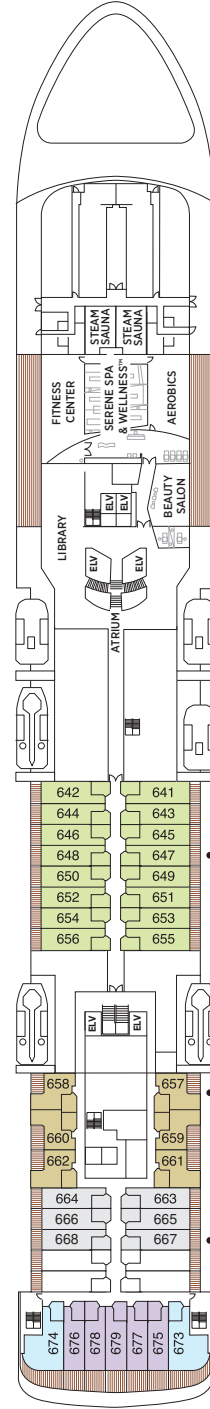

Seven Seas Voyager® DECK PLANS

- + 2-bedroom suite accommodates up to 6 guests (Up to one rollaway bed can be added to most suites, please inquire at time booking)
- ♿ Wheelchair accessible suites 761, 762, 859 and 860 have shower stall instead of bathtub
- Connecting suites
- Convertible sofa bed

- MS MASTER SUITE
- GS GRAND SUITE
- VS VOYAGER SUITE
- SS SEVEN SEAS SUITE
- A PENTHOUSE SUITE
- B PENTHOUSE SUITE
- C PENTHOUSE SUITE
- D CONCIERGE SUITE
- E CONCIERGE SUITE
- F SUPERIOR SUITE
- G DELUXE VERANDA SUITE
- H DELUXE VERANDA SUITE

OVERALL LENGTH... 670 ft.
 BEAM (WIDTH)... 94.5 ft.
 DRAFT... 23 ft.
 SUITES... 349
 GUESTS... 698
 CREW... 455 International
 GUEST DECKS... 9
 GROSS TONNAGE... 42,363
 CRUISING SPEED... 20 Knots
 SHIP'S REGISTRY... Bahamas

DECK 4

- CARD & CONFERENCE ROOM
- THE CASINO
- COMPASS ROSE
- CONNOISSEUR CLUB
- CONSTELLATION THEATER (LOWER)
- VOYAGER LOUNGE

DECK 5

- BOUTIQUE
- CHARTREUSE
- CLUB.COM
- COFFEE CONNECTION
- CONSTELLATION THEATER (UPPER)
- CRUISE SALES
- DESTINATION SERVICES
- HORIZON LOUNGE
- PRIME 7
- RECEPTION & CONCIERGE