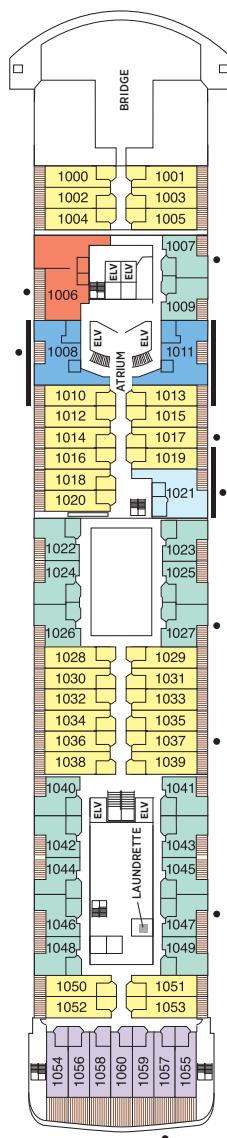

Seven Seas Voyager® DECK PLANS

- + 2-bedroom suite accommodates up to 6 guests (Up to one rollaway bed can be added to most suites, please inquire at time booking)
- ♿ Wheelchair accessible suites 761, 762, 859 and 860 have shower stall instead of bathtub
- Connecting suites
- Convertible sofa bed

- MS MASTER SUITE
- GS GRAND SUITE
- VS VOYAGER SUITE
- SS SEVEN SEAS SUITE
- A PENTHOUSE SUITE
- B PENTHOUSE SUITE
- C PENTHOUSE SUITE
- D CONCIERGE SUITE
- E CONCIERGE SUITE
- F SUPERIOR SUITE
- G DELUXE VERANDA SUITE
- H DELUXE VERANDA SUITE

OVERALL LENGTH... 670 ft.
BEAM (WIDTH)... 94.5 ft.
DRAFT... 23 ft.
SUITES... 349
GUESTS... 698
CREW... 455 International
GUEST DECKS... 9
GROSS TONNAGE... 42,363
CRUISING SPEED... 20 Knots
SHIP'S REGISTRY... Bahamas

- CARD & CONFERENCE ROOM
- THE CASINO
- COMPASS ROSE
- CONNOISSEUR CLUB
- CONSTELLATION THEATER (LOWER)
- VOYAGER LOUNGE

- BOUTIQUE
- CHARTREUSE
- CLUB.COM
- COFFEE CONNECTION
- CONSTELLATION THEATER (UPPER)
- CRUISE SALES
- DESTINATION SERVICES
- HORIZON LOUNGE
- PRIME 7
- RECEPTION & CONCIERGE

- AEROBICS
- BEAUTY SALON
- FITNESS CENTER
- LIBRARY
- SERENE SPA & WELLNESS™

DECK 10

- LA VERANDA
- OBSERVATION LOUNGE
- POOL BAR
- POOL DECK
- POOL GRILL
- ICE CREAM BAR
- SETTE MARI

- GOLF NET
- JOGGING TRACK
- PADDLE TENNIS COURT
- PUTTING GREEN
- SHUFFLEBOARD
- SPORTS DECK