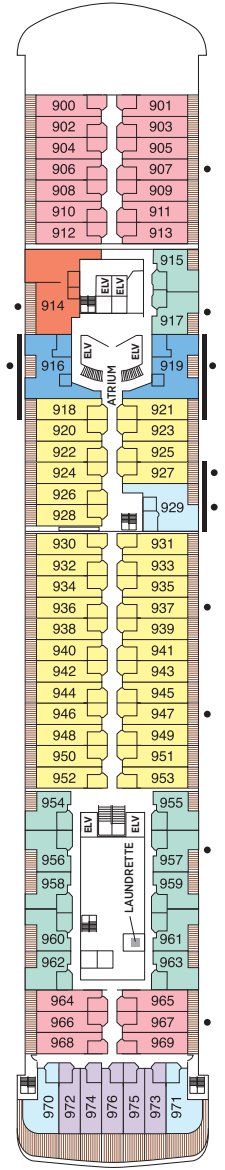

Seven Seas Voyager® DECK PLANS

- + 2-bedroom suite accommodates up to 6 guests (Up to one rollaway bed can be added to most suites, please inquire at time booking)
- ♿ Wheelchair accessible suites 761, 762, 859 and 860 have shower stall instead of bathtub
- Connecting suites
- Convertible sofa bed

- MS MASTER SUITE
- GS GRAND SUITE
- VS VOYAGER SUITE
- SS SEVEN SEAS SUITE
- A PENTHOUSE SUITE
- B PENTHOUSE SUITE
- C PENTHOUSE SUITE
- D CONCIERGE SUITE
- E CONCIERGE SUITE
- F SUPERIOR SUITE
- G DELUXE VERANDA SUITE
- H DELUXE VERANDA SUITE

OVERALL LENGTH... 670 ft.
BEAM (WIDTH)... 94.5 ft.
DRAFT... 23 ft.
SUITES... 349
GUESTS... 698
CREW... 455 International
GUEST DECKS... 9
GROSS TONNAGE... 42,363
CRUISING SPEED... 20 Knots
SHIP'S REGISTRY... Bahamas

- CARD & CONFERENCE ROOM
- THE CASINO
- COMPASS ROSE
- CONNOISSEUR CLUB
- CONSTELLATION THEATER (LOWER)
- VOYAGER LOUNGE

- BOUTIQUE
- CHARTREUSE
- CLUB.COM
- COFFEE CONNECTION
- CONSTELLATION THEATER (UPPER)
- CRUISE SALES
- DESTINATION SERVICES
- HORIZON LOUNGE
- PRIME 7
- RECEPTION & CONCIERGE

- AEROBICS
- BEAUTY SALON
- FITNESS CENTER
- LIBRARY
- SERENE SPA & WELLNESS™

DECK 9

- LA VERANDA
- OBSERVATION LOUNGE
- POOL BAR
- POOL DECK
- POOL GRILL
- ICE CREAM BAR
- SETTE MARI

- GOLF NET
- JOGGING TRACK
- PADDLE TENNIS COURT
- PUTTING GREEN
- SHUFFLEBOARD
- SPORTS DECK