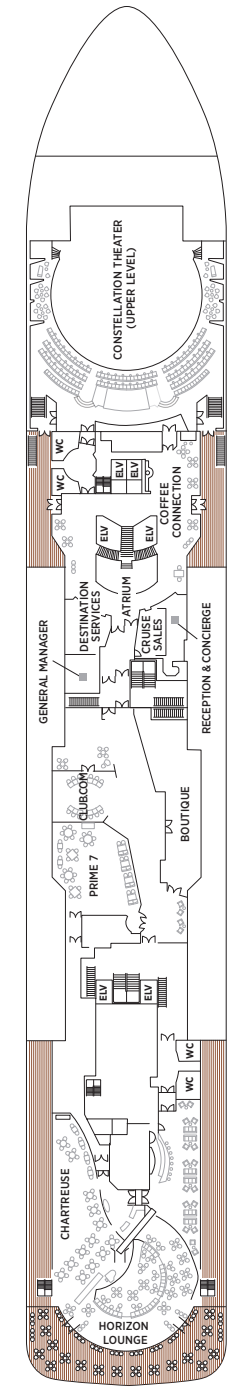

Seven Seas Voyager® DECK PLANS

- + 2-bedroom suite accommodates up to 6 guests (Up to one rollaway bed can be added to most suites, please inquire at time booking)
- ♿ Wheelchair accessible suites 761, 762, 859 and 860 have shower stall instead of bathtub
- Connecting suites
- Convertible sofa bed

- MS MASTER SUITE
- GS GRAND SUITE
- VS VOYAGER SUITE
- SS SEVEN SEAS SUITE
- A PENTHOUSE SUITE
- B PENTHOUSE SUITE
- C PENTHOUSE SUITE
- D CONCIERGE SUITE
- E CONCIERGE SUITE
- F SUPERIOR SUITE
- G DELUXE VERANDA SUITE
- H DELUXE VERANDA SUITE

OVERALL LENGTH... 670 ft.
 BEAM (WIDTH)... 94.5 ft.
 DRAFT... 23 ft.
 SUITES... 349
 GUESTS... 698
 CREW... 455 International
 GUEST DECKS... 9
 GROSS TONNAGE... 42,363
 CRUISING SPEED... 20 Knots
 SHIP'S REGISTRY... Bahamas

DECK 4

- CARD & CONFERENCE ROOM
- THE CASINO
- COMPASS ROSE
- CONNOISSEUR CLUB
- CONSTELLATION THEATER (LOWER)
- VOYAGER LOUNGE

DECK 5

- BOUTIQUE
- CHARTREUSE
- CLUB.COM
- COFFEE CONNECTION
- CONSTELLATION THEATER (UPPER)
- CRUISE SALES
- DESTINATION SERVICES
- HORIZON LOUNGE
- PRIME 7
- RECEPTION & CONCIERGE