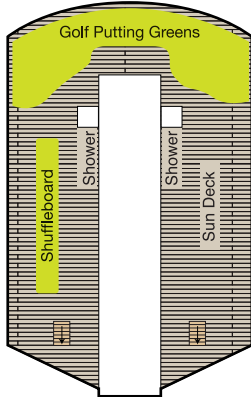

DECK PLANS

NAUTICA