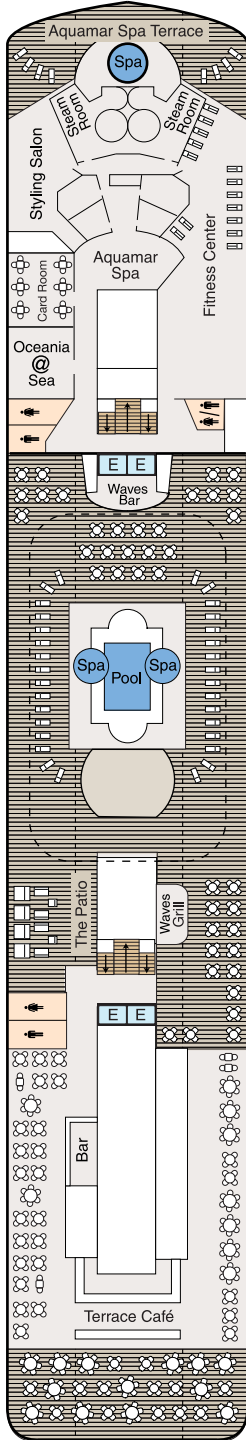

DECK PLANS

NAUTICA

Deck 9

STATEROOM COLOR LEGEND

OS	VS	PH1	PH2	PH3	A1
A2	A3	B1	B2	C1	C2
D	S	F	G		

SYMBOL LEGEND

- Restrooms
- Elevator
- Launderette
- Obstructed Views
- Quad with Pullman
- Quad with Sofa bed
- Wheelchair Accessible
- Triple with Pullman
- Triple with Sofa Bed
- 3rd guest occupancy available upon request