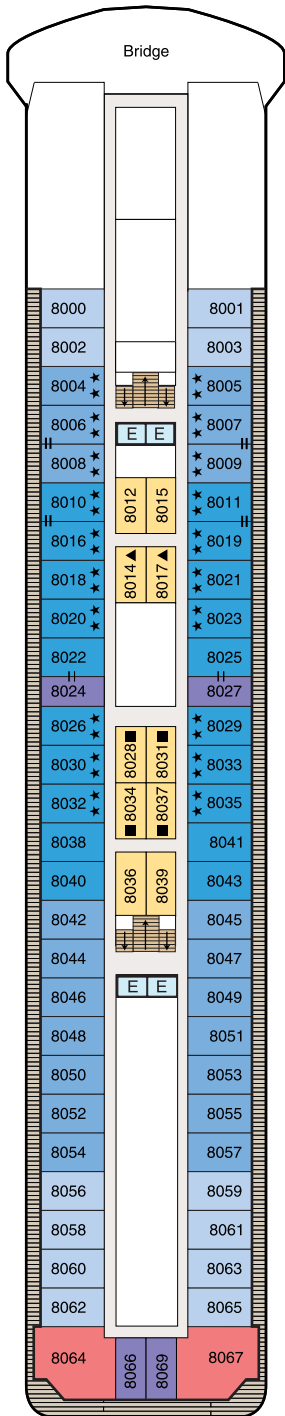

DECK PLANS

NAUTICA

Deck 8

STATEROOM COLOR LEGEND

OS	VS	PH1	PH2	PH3	A1
A2	A3	B1	B2	C1	C2
D	S	F	G		

SYMBOL LEGEND

- ♂/♀ Restrooms
- E Elevator
- 🧺 Launderette
- ov Obstructed Views
- Quad with Pullman
- ★ ★ Quad with Sofa bed
- ♿ Wheelchair Accessible
- ▲ Triple with Pullman
- ★ Triple with Sofa Bed
- 3rd guest occupancy available upon request