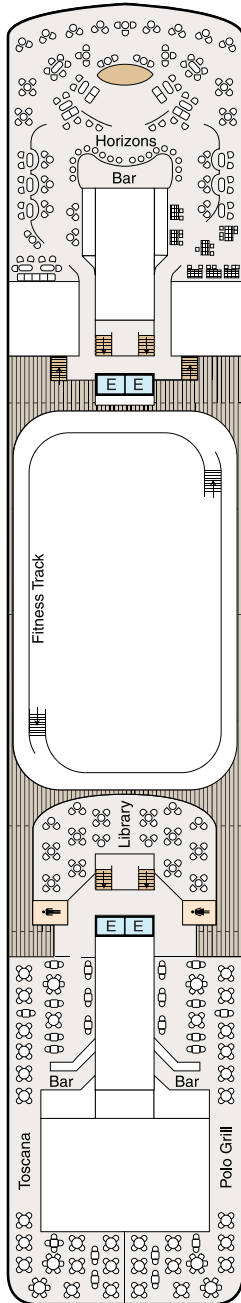

DECK PLANS

NAUTICA

Deck 10

STATEROOM COLOR LEGEND

OS	VS	PH1	PH2	PH3	A1
A2	A3	B1	B2	C1	C2
D	S	F	G		

SYMBOL LEGEND

- Restrooms
- Elevator
- Launderette
- Obstructed Views
- Quad with Pullman
- Quad with Sofa bed
- Wheelchair Accessible
- Triple with Pullman
- Triple with Sofa Bed
- 3rd guest occupancy available upon request