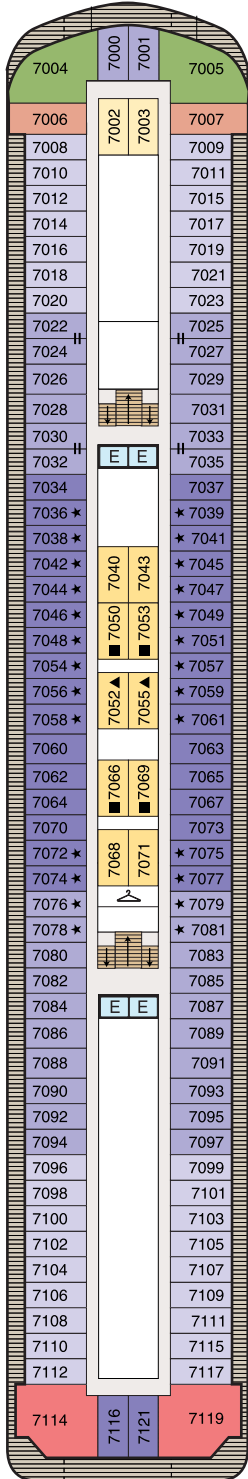

DECK PLANS

NAUTICA