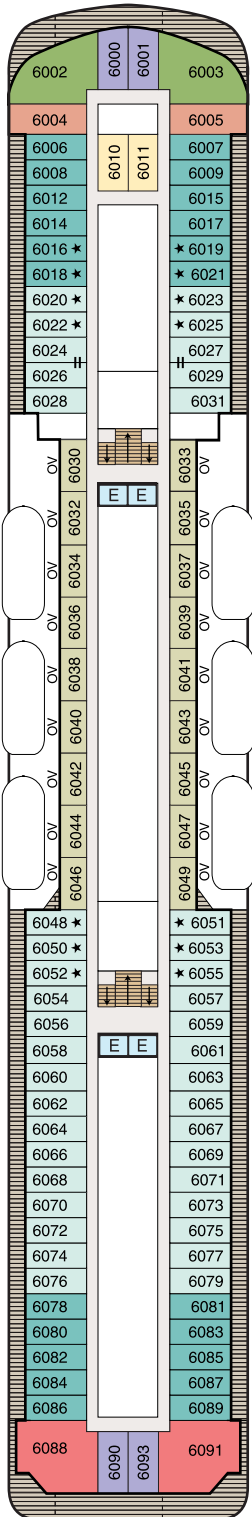

DECK PLANS

NAUTICA

Deck 3

STATEROOM COLOR LEGEND

OS	VS	PH1	PH2	PH3	A1
A2	A3	B1	B2	C1	C2
D	S	F	G		

SYMBOL LEGEND

- ♿ Restrooms
- E Elevator
- 🧺 Launderette
- ov Obstructed Views
- Quad with Pullman
- ★★ Quad with Sofa bed
- ♿ Wheelchair Accessible
- ▲ Triple with Pullman
- ★ Triple with Sofa Bed
- ◇ 3rd guest occupancy available upon request

DECK PLANS

NAUTICA

Deck 4

STATEROOM COLOR LEGEND

SYMBOL LEGEND

- Restrooms
- Elevator
- Launderette
- Obstructed Views
- Quad with Pullman
- Quad with Sofa bed
- Wheelchair Accessible
- Triple with Pullman
- Triple with Sofa Bed
- 3rd guest occupancy available upon request

DECK PLANS

NAUTICA

Deck 5

STATEROOM COLOR LEGEND

OS	VS	PH1	PH2	PH3	A1
A2	A3	B1	B2	C1	C2
D	S	F	G		

SYMBOL LEGEND

-  Restrooms
-  Elevator
-  Launderette
-  Obstructed Views
-  Quad with Pullman
-  Quad with Sofa bed
-  Wheelchair Accessible
-  Triple with Pullman
-  Triple with Sofa Bed
-  3rd guest occupancy available upon request

DECK PLANS

NAUTICA

Deck 6

STATEROOM COLOR LEGEND

SYMBOL LEGEND

-  Restrooms
-  Elevator
-  Launderette
-  Obstructed Views
-  Quad with Pullman
-  Quad with Sofa bed
-  Wheelchair Accessible
-  Triple with Pullman
-  Triple with Sofa Bed
-  3rd guest occupancy available upon request