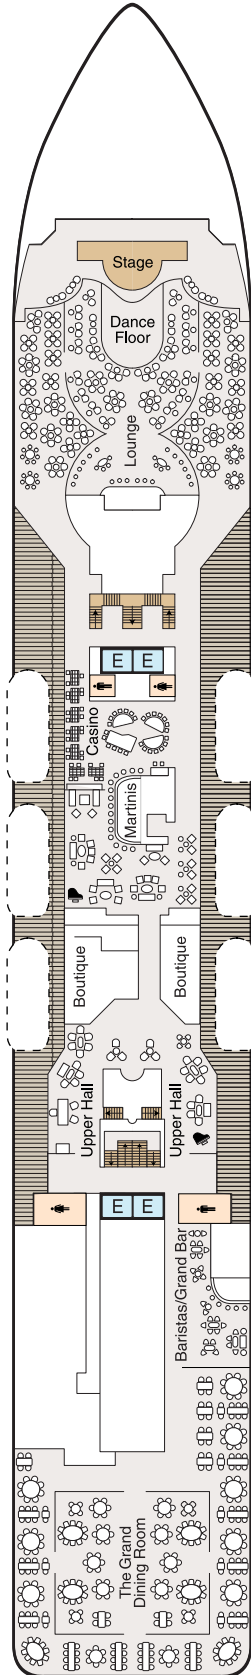

DECK PLANS

NAUTICA

Deck 3

STATEROOM COLOR LEGEND

OS	VS	PH1	PH2	PH3	A1
A2	A3	B1	B2	C1	C2
D	S	F	G		

SYMBOL LEGEND

- ♿ Restrooms
- E Elevator
- 🧺 Launderette
- ov Obstructed Views
- Quad with Pullman
- ★★ Quad with Sofa bed
- ♿ Wheelchair Accessible
- ▲ Triple with Pullman
- ★ Triple with Sofa Bed
- ◇ 3rd guest occupancy available upon request

DECK PLANS

NAUTICA

Deck 4

STATEROOM COLOR LEGEND

SYMBOL LEGEND

- Restrooms
- Elevator
- Launderette
- Obstructed Views
- Quad with Pullman
- Quad with Sofa bed
- Wheelchair Accessible
- Triple with Pullman
- Triple with Sofa Bed
- 3rd guest occupancy available upon request

DECK PLANS

NAUTICA

Deck 5

STATEROOM COLOR LEGEND

OS	VS	PH1	PH2	PH3	A1
A2	A3	B1	B2	C1	C2
D	S	F	G		

SYMBOL LEGEND

-  Restrooms
-  Elevator
-  Launderette
-  Obstructed Views
-  Quad with Pullman
-  Quad with Sofa bed
-  Wheelchair Accessible
-  Triple with Pullman
-  Triple with Sofa Bed
-  3rd guest occupancy available upon request

DECK PLANS

NAUTICA

Deck 6

STATEROOM COLOR LEGEND

SYMBOL LEGEND

-  Restrooms
-  Elevator
-  Launderette
-  Obstructed Views
-  Quad with Pullman
-  Quad with Sofa bed
-  Wheelchair Accessible
-  Triple with Pullman
-  Triple with Sofa Bed
-  3rd guest occupancy available upon request