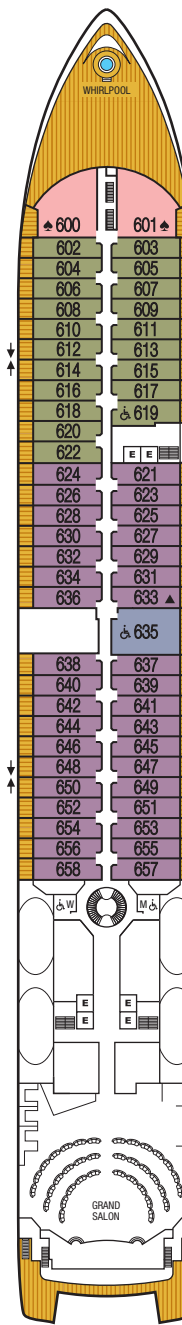

Seabourn Odyssey Seabourn Sojourn Seabourn Quest

DECK PLANS

DECK 11

DECK 10

DECK 9

DECK 8

DECK 7

DECK 6

DECK 5

DECK 4

DECK 3

DECK 2

- SUITE CATEGORIES**
- GRWG Grand Wintergarden Suite
 - WG Wintergarden Suite
 - GRSS Grand Signature Suite
 - SS Signature Suite
 - O2 Owners Suite
 - O1 Owners Suite
 - PS Penthouse Spa Suite
 - PH Penthouse Suite
 - V4 Veranda Suite
 - V3 Veranda Suite
 - V2 Veranda Suite
 - V1 Veranda Suite
 - A1 Ocean View Suite
 - A Ocean View Suite

- Connecting Suites**
- ↓ When combining the following suites, their suite numbers change as follows: Suites 701 and 702 become Grand Signature Suite 7002; suites 701 and 703 become Grand Signature Suite 7013; suites 743 and 745 become Grand Wintergarden Suite 7435; suites 744 and 746 become Grand Wintergarden Suite 7446.
 - ♿ **Wheelchair Accessible Suites** Suites 408, 519, 619, 635, 715, 813 & 913 are wheelchair accessible—roll-in shower only, wheelchair-accessible doorways. Suite 635 also has a tub.

- ♣ Suites 600 and 601 are subject to noise when anchoring and the veranda railings are part metal and part glass from floor to teak rail.
- ⚠ Suite 828 third guest capacity for Seabourn Sojourn only
- ⚠ Suite 830 third guest capacity for Seabourn Odyssey and Seabourn Quest only
- ▲ Third Guest Capacity Suite
- Elevator
- 🧺 Self Service Launderette
- ◆ Suites 502–507 and 745–746 have smaller verandas
- Suite 1025 has a partially obstructed veranda view
- ♣ The veranda railings on Deck 5 are part metal and part glass from floor to teak rail
- ♣ Suites 1090, 1091, 1092, & 1093 are only accessible via a staircase