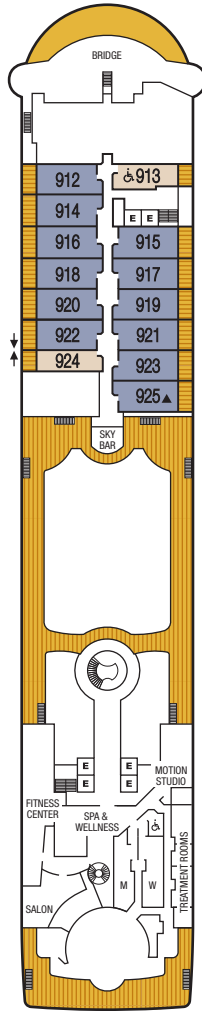

Seabourn Odyssey Seabourn Sojourn Seabourn Quest

DECK PLANS

DECK 11

DECK 10

DECK 9

DECK 8

DECK 7

DECK 6

DECK 5

DECK 4

DECK 3

DECK 2

- SUITE CATEGORIES**
- GRWG Grand Wintergarden Suite
 - WG Wintergarden Suite
 - GRSS Grand Signature Suite
 - SS Signature Suite
 - O2 Owners Suite
 - O1 Owners Suite
 - PS Penthouse Spa Suite
 - PH Penthouse Suite
 - V4 Veranda Suite
 - V3 Veranda Suite
 - V2 Veranda Suite
 - V1 Veranda Suite
 - A1 Ocean View Suite
 - A Ocean View Suite

- Connecting Suites**
- ↓ When combining the following suites, their suite numbers change as follows: Suites 701 and 702 become Grand Signature Suite 7002; suites 701 and 703 become Grand Signature Suite 7013; suites 743 and 745 become Grand Wintergarden Suite 7435; suites 744 and 746 become Grand Wintergarden Suite 7446.
 - ♿ **Wheelchair Accessible Suites** Suites 408, 519, 619, 635, 715, 813 & 913 are wheelchair accessible—roll-in shower only, wheelchair-accessible doorways. Suite 635 also has a tub.

- ♣ Suites 600 and 601 are subject to noise when anchoring and the veranda railings are part metal and part glass from floor to teak rail.
- ⚠ Suite 828 third guest capacity for Seabourn Sojourn only
- ⚠ Suite 830 third guest capacity for Seabourn Odyssey and Seabourn Quest only
- ▲ Third Guest Capacity Suite
- Elevator
- 🧺 Self Service Launderette
- ◆ Suites 502–507 and 745–746 have smaller verandas
- Suite 1025 has a partially obstructed veranda view
- ♣ The veranda railings on Deck 5 are part metal and part glass from floor to teak rail
- ♣ Suites 1090, 1091, 1092, & 1093 are only accessible via a staircase