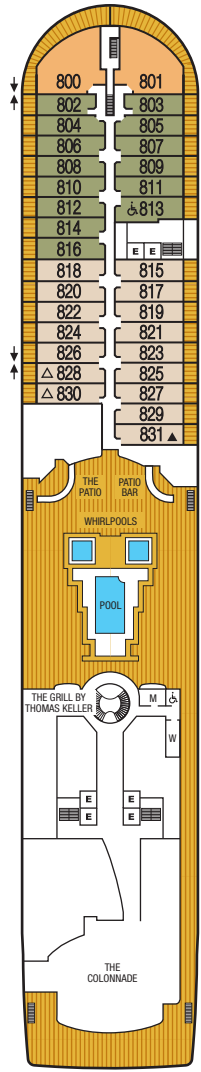

Seabourn Odyssey Seabourn Sojourn Seabourn Quest

DECK PLANS

DECK 11

DECK 10

DECK 9

DECK 8

DECK 7

DECK 6

DECK 5

DECK 4

DECK 3

DECK 2

- SUITE CATEGORIES**
- GRWG Grand Wintergarden Suite
 - WG Wintergarden Suite
 - GRSS Grand Signature Suite
 - SS Signature Suite
 - O2 Owners Suite
 - O1 Owners Suite
 - PS Penthouse Spa Suite
 - PH Penthouse Suite
 - V4 Veranda Suite
 - V3 Veranda Suite
 - V2 Veranda Suite
 - V1 Veranda Suite
 - A1 Ocean View Suite
 - A Ocean View Suite

- Connecting Suites**
- ↓ When combining the following suites, their suite numbers change as follows: Suites 701 and 702 become Grand Signature Suite 7002; suites 701 and 703 become Grand Signature Suite 7013; suites 743 and 745 become Grand Wintergarden Suite 7435; suites 744 and 746 become Grand Wintergarden Suite 7446.
 - ♿ **Wheelchair Accessible Suites** Suites 408, 519, 619, 635, 715, 813 & 913 are wheelchair accessible—roll-in shower only, wheelchair-accessible doorways. Suite 635 also has a tub.

- ♣ Suites 600 and 601 are subject to noise when anchoring and the veranda railings are part metal and part glass from floor to teak rail.
- ⚠ Suite 828 third guest capacity for Seabourn Sojourn only
- ⚠ Suite 830 third guest capacity for Seabourn Odyssey and Seabourn Quest only
- ▲ Third Guest Capacity Suite
- Elevator
- 🧺 Self Service Launderette
- ◆ Suites 502–507 and 745–746 have smaller verandas
- Suite 1025 has a partially obstructed veranda view
- ♣ The veranda railings on Deck 5 are part metal and part glass from floor to teak rail
- ♣ Suites 1090, 1091, 1092, & 1093 are only accessible via a staircase