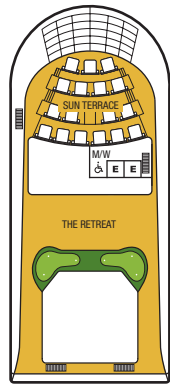

Seabourn Odyssey Seabourn Sojourn Seabourn Quest

DECK PLANS

DECK 11

DECK 10

DECK 9

DECK 8

DECK 7

DECK 6

DECK 5

DECK 4

DECK 3

DECK 2

- SUITE CATEGORIES**
- GRWG Grand Wintergarden Suite
 - WG Wintergarden Suite
 - GRSS Grand Signature Suite
 - SS Signature Suite
 - O2 Owners Suite
 - O1 Owners Suite
 - PS Penthouse Spa Suite
 - PH Penthouse Suite
 - V4 Veranda Suite
 - V3 Veranda Suite
 - V2 Veranda Suite
 - V1 Veranda Suite
 - A1 Ocean View Suite
 - A Ocean View Suite

- ♣ Suites 600 and 601 are subject to noise when anchoring and the veranda railings are part metal and part glass from floor to teak rail.
- ⚠ Suite 828 third guest capacity for Seabourn Sojourn only
- ⚠ Suite 830 third guest capacity for Seabourn Odyssey and Seabourn Quest only
- ▲ Third Guest Capacity Suite
- Elevator
- 🧺 Self Service Launderette
- ◆ Suites 502–507 and 745–746 have smaller verandas
- Suite 1025 has a partially obstructed veranda view
- ♣ The veranda railings on Deck 5 are part metal and part glass from floor to teak rail
- ♣ Suites 1090, 1091, 1092, & 1093 are only accessible via a staircase