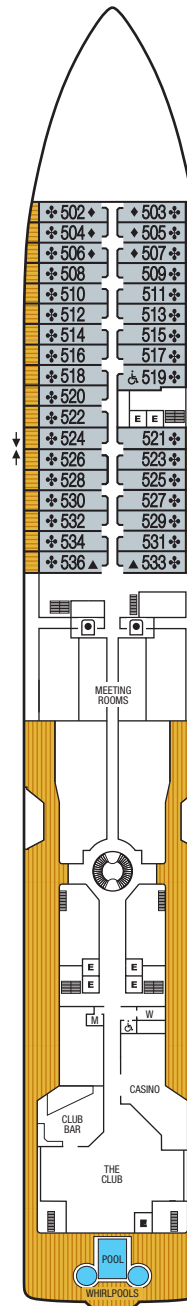

Seabourn Odyssey Seabourn Sojourn Seabourn Quest

DECK PLANS

DECK 11

DECK 10

DECK 9

DECK 8

DECK 7

DECK 6

DECK 5

DECK 4

DECK 3

DECK 2

- SUITE CATEGORIES**
- GRWG Grand Wintergarden Suite
 - WG Wintergarden Suite
 - GRSS Grand Signature Suite
 - SS Signature Suite
 - O2 Owners Suite
 - O1 Owners Suite
 - PS Penthouse Spa Suite
 - PH Penthouse Suite
 - V4 Veranda Suite
 - V3 Veranda Suite
 - V2 Veranda Suite
 - V1 Veranda Suite
 - A1 Ocean View Suite
 - A Ocean View Suite

- Connecting Suites**
- ↓ When combining the following suites, their suite numbers change as follows: Suites 701 and 702 become Grand Signature Suite 7002; suites 701 and 703 become Grand Signature Suite 7013; suites 743 and 745 become Grand Wintergarden Suite 7435; suites 744 and 746 become Grand Wintergarden Suite 7446.
 - ♿ **Wheelchair Accessible Suites** Suites 408, 519, 619, 635, 715, 813 & 913 are wheelchair accessible—roll-in shower only, wheelchair-accessible doorways. Suite 635 also has a tub.