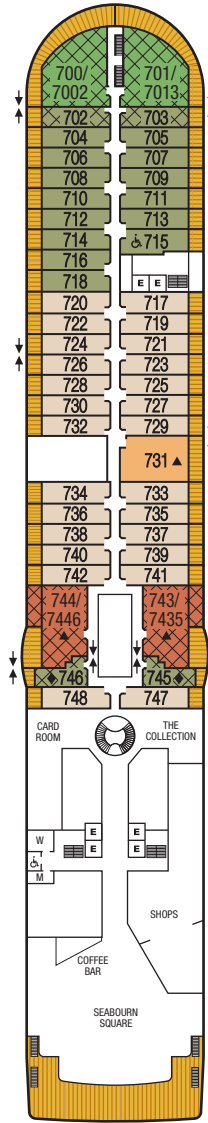

Seabourn Odyssey Seabourn Sojourn Seabourn Quest

DECK PLANS

DECK 11

DECK 10

DECK 9

DECK 8

DECK 7

DECK 6

DECK 5

DECK 4

DECK 3

DECK 2

- SUITE CATEGORIES**
- GRWG Grand Wintergarden Suite
 - WG Wintergarden Suite
 - GRSS Grand Signature Suite
 - SS Signature Suite
 - O2 Owners Suite
 - O1 Owners Suite
 - PS Penthouse Spa Suite
 - PH Penthouse Suite
 - V4 Veranda Suite
 - V3 Veranda Suite
 - V2 Veranda Suite
 - V1 Veranda Suite
 - A1 Ocean View Suite
 - A Ocean View Suite

- Connecting Suites**
- ↓ When combining the following suites, their suite numbers change as follows: Suites 701 and 702 become Grand Signature Suite 7002; suites 701 and 703 become Grand Signature Suite 7013; suites 743 and 745 become Grand Wintergarden Suite 7435; suites 744 and 746 become Grand Wintergarden Suite 7446.
 - ♿ **Wheelchair Accessible Suites** Suites 408, 519, 619, 635, 715, 813 & 913 are wheelchair accessible—roll-in shower only, wheelchair-accessible doorways. Suite 635 also has a tub.

- ♣ Suites 600 and 601 are subject to noise when anchoring and the veranda railings are part metal and part glass from floor to teak rail.
- ⚠ Suite 828 third guest capacity for Seabourn Sojourn only
- ⚠ Suite 830 third guest capacity for Seabourn Odyssey and Seabourn Quest only
- ▲ Third Guest Capacity Suite
- Elevator
- 🧺 Self Service Launderette
- ◆ Suites 502–507 and 745–746 have smaller verandas
- Suite 1025 has a partially obstructed veranda view
- ♣ The veranda railings on Deck 5 are part metal and part glass from floor to teak rail
- ♣ Suites 1090, 1091, 1092, & 1093 are only accessible via a staircase